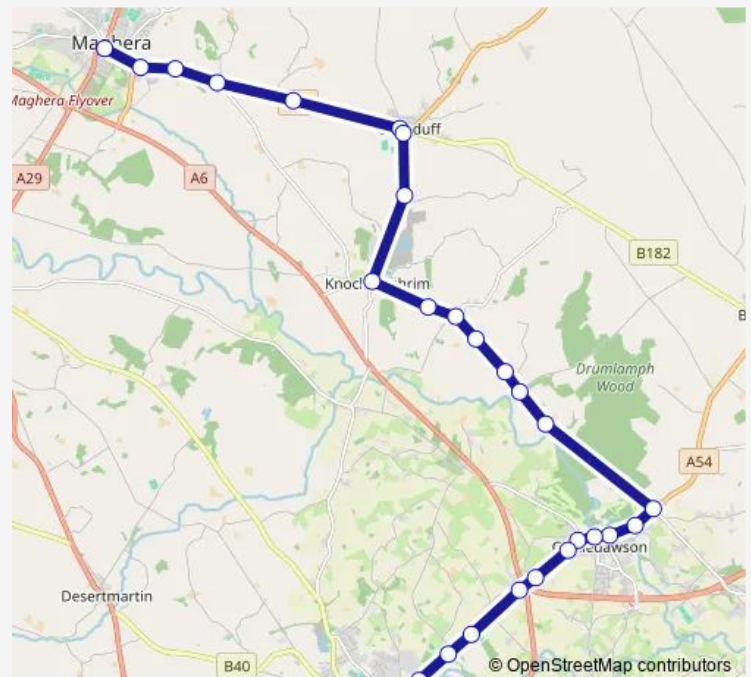

Thursday 09:05-17:30

Friday 09:05-17:30

Saturday 10:20-16:20

Sunday —

Route info

Direction: Magherafelt Buscentre

Stops: 27

Trip Duration: 0 hour 25 min

116c — Maghera, Cinema - Magherafelt, Buscentre

Gulladuff

Armours House

Crooked Bridge

Burn's Lane

William the 3rd Rd End

Maghera Cinema

Direction

Main Stop Maghera — Magherafelt Buscentre

27 stops

[Open route schedule](#)

Main Stop Maghera

Sychamore Rd End

Burns Lane

Crooked Bridge

Armours House

Tuesday 07:55

Wednesday 07:55

Thursday 07:55

Friday 07:55

Saturday —

Sunday —

Route info

Direction: Main Stop Maghera