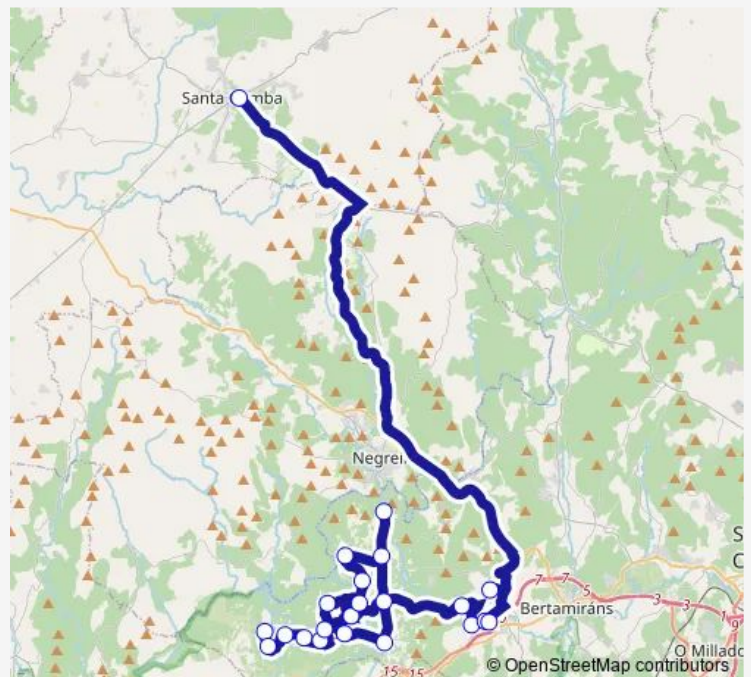

Cruce Tembra

Liñares

Riazoas

Route schedule

A Graña — Santa Comba

Monday —

Tuesday —

Wednesday —

Thursday —

Friday 22:00

Saturday 22:00

Sunday —

Route info

Direction: A Graña

Stops: 22

Trip Duration: 1 hour 37 min

XG804022 — A Graña-Santa Comba (Noitebus)

BusMaps

Direction

Santa Comba — A Graña

22 stops

[Open route schedule](#)

Santa Comba

Riazoas

Saturday

06:15

Sunday

06:15

Route info

Direction: Santa Comba

Stops: 22

Trip Duration: 1 hour 37 min