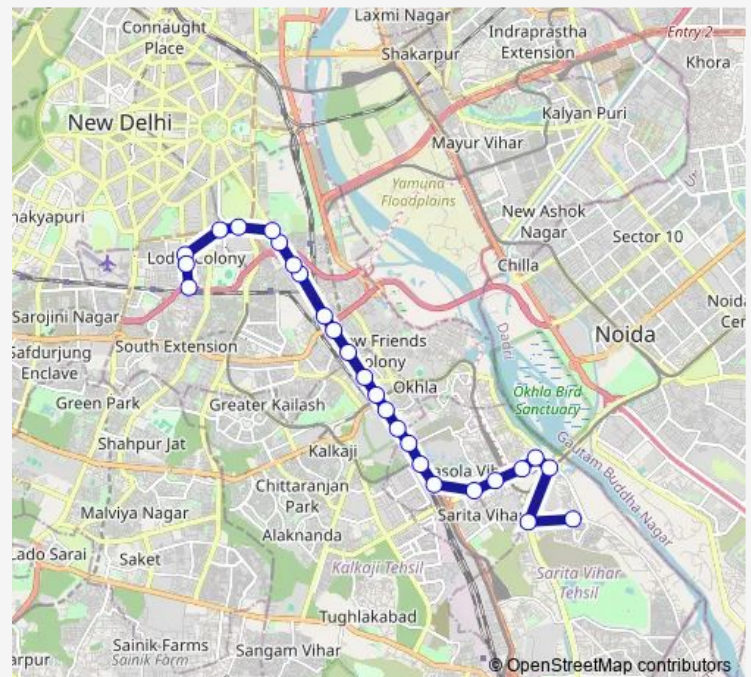

### Route schedule

Madanpur Khadar JJ Colony — Kushak Nallah Depot

Monday 07:39-21:39

Tuesday 07:39-21:39

Wednesday 07:39-21:39

Thursday 07:39-21:39

Friday 07:39-21:39

Saturday 07:39-21:39

Sunday 07:39-21:39

### Route info

Direction: Madanpur Khadar JJ Colony

Stops: 26

Trip Duration: 1 hour 0 min

465linkstldown

BusMaps

Ishpat Bhawan

JLN Stadium (Sunehripulla Depot)