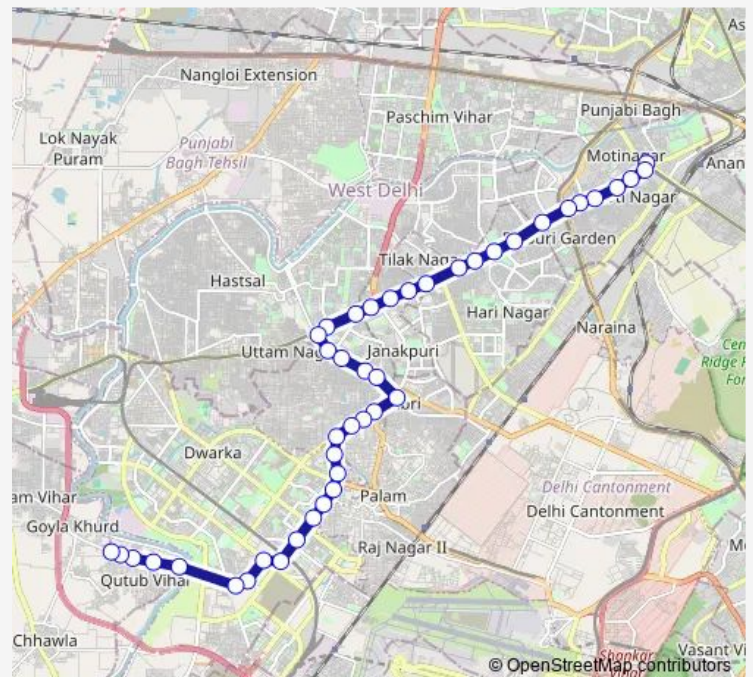

Uttam Nagar / A1 Janak Puri

Tilak Pul

Jivan park

Route schedule

Karampura Terminal — Nehru Bus Stand Goyla Dairy

Monday 07:23-21:35

Tuesday 07:23-21:35

Wednesday 07:23-21:35

Thursday 07:23-21:35

Friday 07:23-21:35

Saturday 07:23-21:35

Sunday 07:23-21:35

Route info

Direction: Karampura Terminal

Stops: 43

Trip Duration: 1 hour 20 min