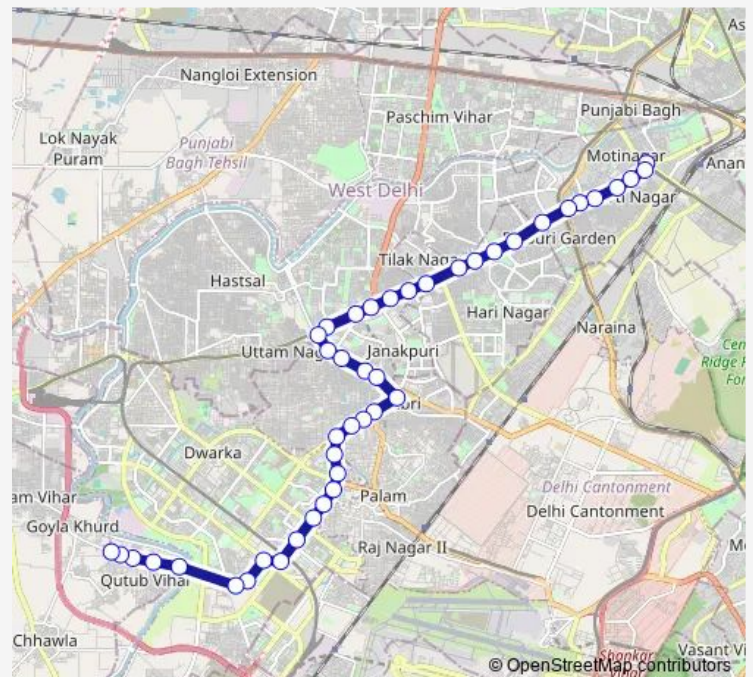

Uttam Nagar / A1 Janak Puri

Tilak Pul

Jivan park

Route schedule

Karampura Terminal — Nehru Bus Stand Goyla Dairy

Monday 07:23-21:35

Tuesday 07:23-21:35

Wednesday 07:23-21:35

Thursday 07:23-21:35

Friday 07:23-21:35

Saturday 07:23-21:35

Sunday 07:23-21:35

Route info

Direction: Karampura Terminal

Stops: 43

Trip Duration: 1 hour 20 min