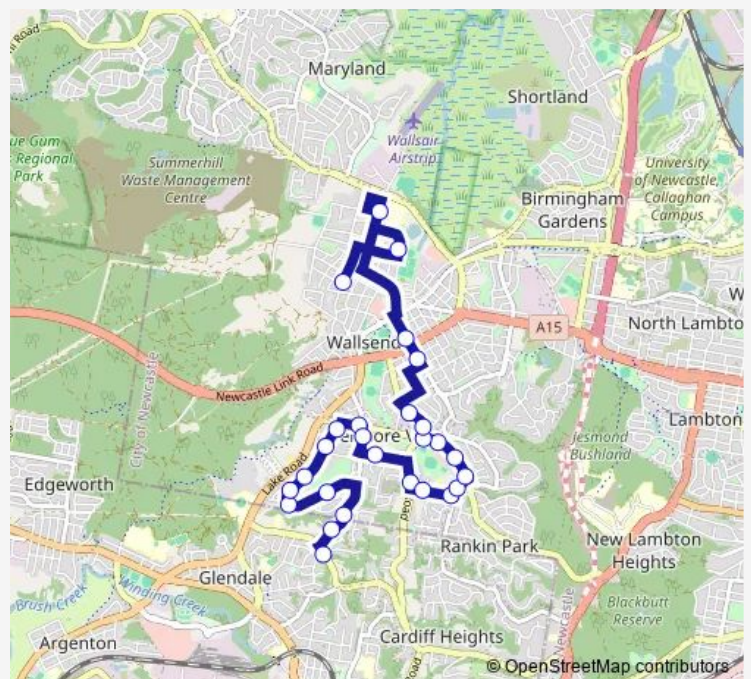

Croudace Rd At Grandview Rd

Croudace Rd Before Garsdale Av

Elermore Vale Shopping Centre, Croudace Rd

Croudace Rd At Cardiff Rd

Cardiff Rd Opp Webb St

Route schedule

Reservoir Rd Opp Amber Way — St Patrick's Primary School, Wentworth St

Monday	08:25
Tuesday	08:25
Wednesday	08:25
Thursday	08:25
Friday	08:25
Saturday	—
Sunday	—

Route info

Direction: Reservoir Rd Opp Amber Way

Stops: 27

Trip Duration: 0 hour 29 min

6264 — Elermore Vale to St Patricks Ps