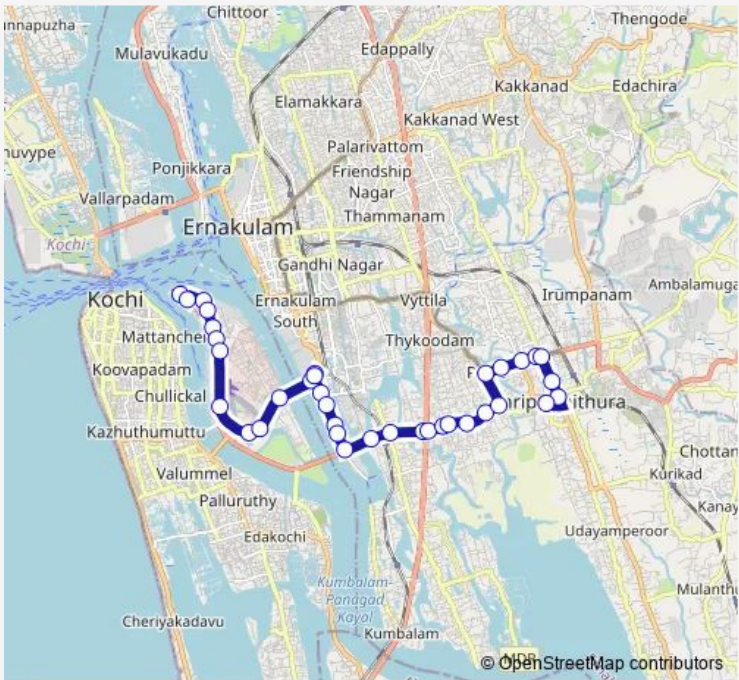

Direction
Wellington Island — Thrippunithura

36 stops

[Open route schedule](#)

- Wellington Island
- Indian Oil
- Ernakulam Wharf
- Avt
- Willingdon Island
- Aaru Muri
- Kv
- Viman Gate
- Airport
- Vathuruthy
- Naval Base
- Thevara Junction
- Thevara
- Thevara
- Chakola
- Mattamal Junction
- S H College
- Mamanji Mukk
- Shanthi Nagar
- Randaampadi
- Kallath Temple

Route schedule
Wellington Island — Thrippunithura

Monday	06:00
Tuesday	06:00
Wednesday	06:00
Thursday	06:00
Friday	06:00
Saturday	06:00
Sunday	06:00

Route info

Direction: Wellington Island

Stops: 36

Trip Duration: 0 hour 51 min

Wednesday 06:00

Thursday 06:00

Friday 06:00

Saturday 06:00

Sunday 06:00

Route info

Direction: Thrippunithura

Stops: 39

Gate

Mattancheri Wharf

Fire Station

Dlb

Indiraghadhi Road

Indian Oil

Wellington Island

Bus time schedules and route maps are available in an offline PDF at busmaps.com. Use the busmaps.com website to see live bus times, train schedule or subway schedule, and step-by-step directions for all public transit in Kumbalam