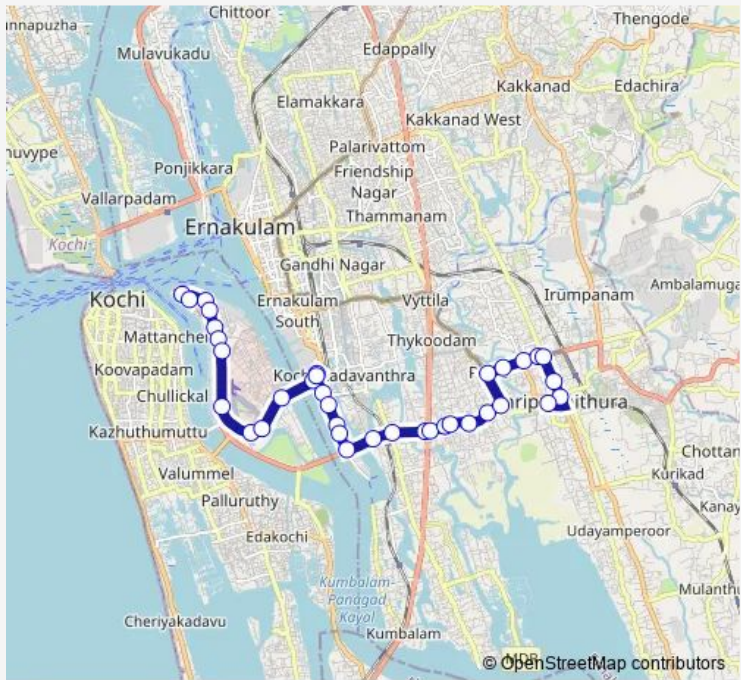

Bus Thrippoonithura ↔ Wellington Island

[Go to website](#)

Direction
Wellington Island — Thrippunithura

36 stops

[Open route schedule](#)

- Wellington Island
- Indian Oil
- Ernakulam Wharf
- Avt
- Willingdon Island
- Aaru Muri
- Kv
- Viman Gate
- Airport
- Vathuruthy
- Naval Base
- Thevara Junction
- Thevara
- Thevara
- Chakola
- Mattamal Junction
- S H College
- Mamanji Mukk
- Shanthi Nagar
- Randaampadi
- Kallath Temple

Route schedule
Wellington Island — Thrippunithura

Monday	06:00
Tuesday	06:00
Wednesday	06:00
Thursday	06:00
Friday	06:00
Saturday	06:00
Sunday	06:00

Route info

Direction: Wellington Island

Stops: 36

Trip Duration: 0 hour 51 min

Direction

Thrippunithura — Wellington Island

39 stops

[Open route schedule](#)

Thrippunithura

Statue Junction

Sree Venkateswara High School

Vadakkekotta

Tuesday 06:00

Wednesday 06:00

Thursday 06:00

Friday 06:00

Saturday 06:00

Sunday 06:00

Route info

Direction: Thrippunithura