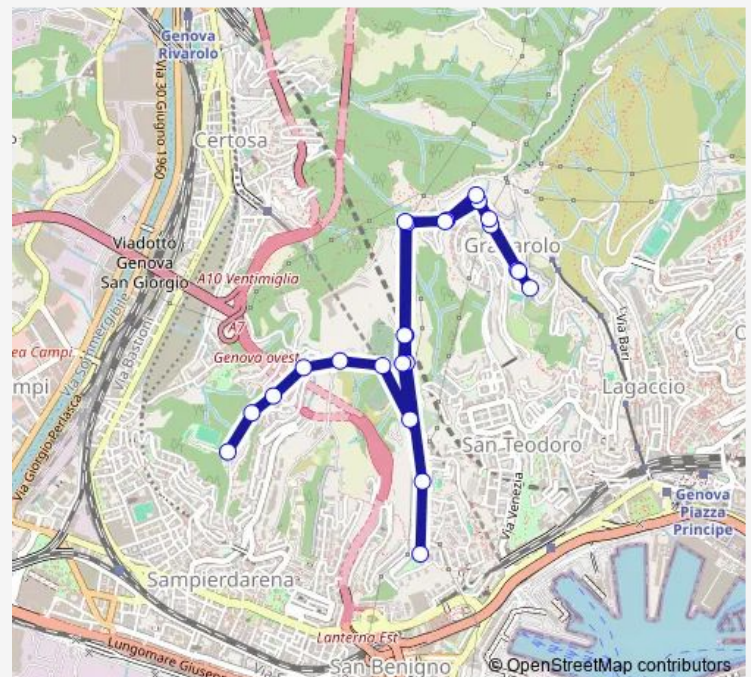

Porta Angeli 2/Castagna

Porta Angeli 3/Promontorio

Martinetti 1/Bivio Belvedere

Route schedule

S.B. DEL Fossato 7/Rigola — Belvedere/Capolinea

Monday 07:30-19:10

Tuesday 07:30-19:10

Wednesday 07:30-19:10

Thursday 07:30-19:10

Friday 07:30-19:10

Saturday 07:30-19:10

Sunday —

Route info

Direction: S.B. DEL Fossato 7/Rigola

Stops: 24

Trip Duration: 0 hour 30 min

■ T23 — Mura Angeli - Granarolo - Belvedere

Belvedere 1/Powell

Belvedere 2/Scalinata

Belvedere/Capolinea

Direction

Belvedere/Capolinea — S.B. DEL Fossato 7/Rigola

27 stops

[Open route schedule](#)

Saturday 07:25-18:40

Sunday —

Route info

Direction: Belvedere/Capolinea

Stops: 27

Trip Duration: 0 hour 30 min

S.B. DEL Fossato 1/Rigola

S.B. DEL Fossato 7/Rigola