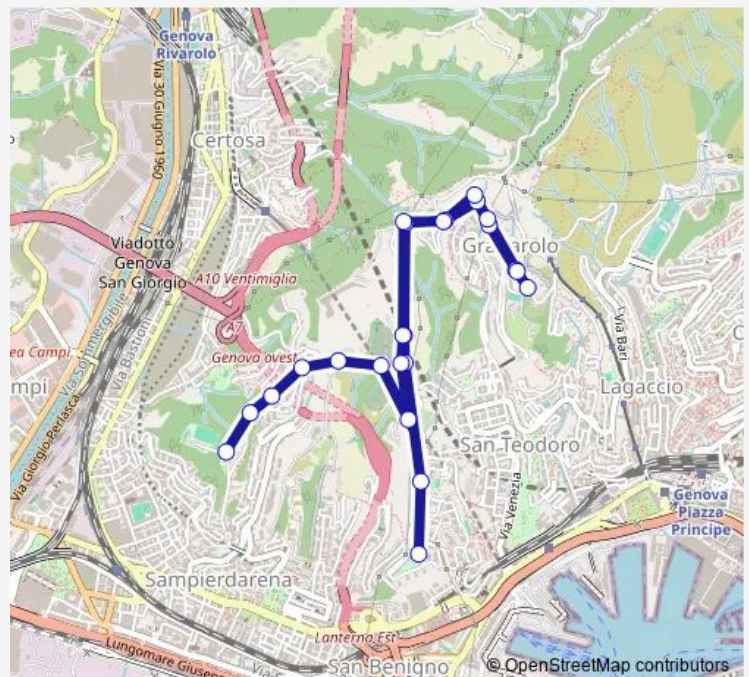

Porta Angeli 2/Castagna

Porta Angeli 3/Promontorio

Martinetti 1/Bivio Belvedere

Route schedule

S.B. DEL Fossato 7/Rigola — Belvedere/Capolinea

Monday 07:30-19:10

Tuesday 07:30-19:10

Wednesday 07:30-19:10

Thursday 07:30-19:10

Friday 07:30-19:10

Saturday 07:30-19:10

Sunday —

Route info

Direction: S.B. DEL Fossato 7/Rigola

Stops: 24

Trip Duration: 0 hour 30 min

■ T23 — Mura Angeli - Granarolo - Belvedere

Belvedere 1/Powell

Belvedere 2/Scalinata

Belvedere/Capolinea

Direction

Belvedere/Capolinea — S.B. DEL Fossato 7/Rigola

27 stops

[Open route schedule](#)

Saturday 07:25-18:40

Sunday —

Route info

Direction: Belvedere/Capolinea

Stops: 27

Trip Duration: 0 hour 30 min

S.B. DEL Fossato 1/Rigola

S.B. DEL Fossato 7/Rigola