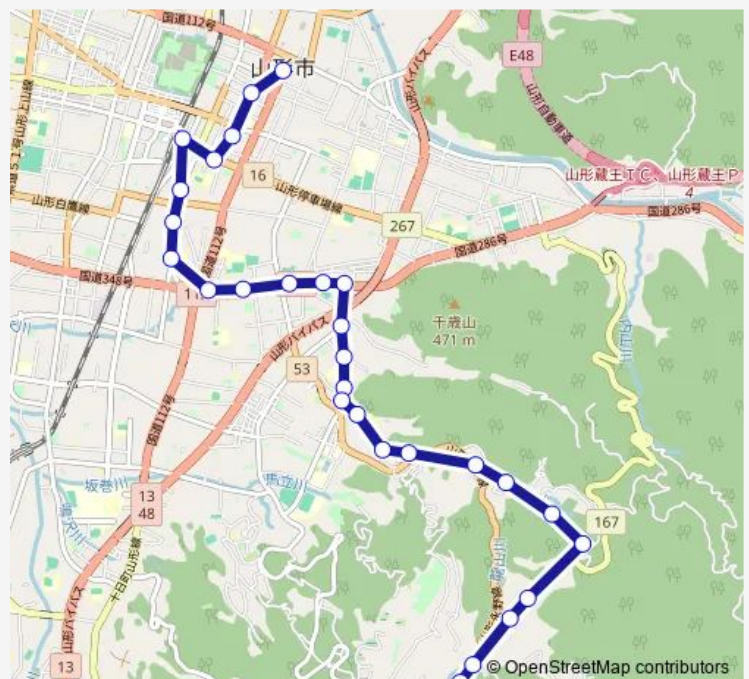

Thursday 09:00-17:30

Friday 09:00-17:30

Saturday 09:00-14:45

Sunday 09:00-14:45

Route info

Direction: 山形市役所前

Stops: 28

Trip Duration: 0 hour 39 min