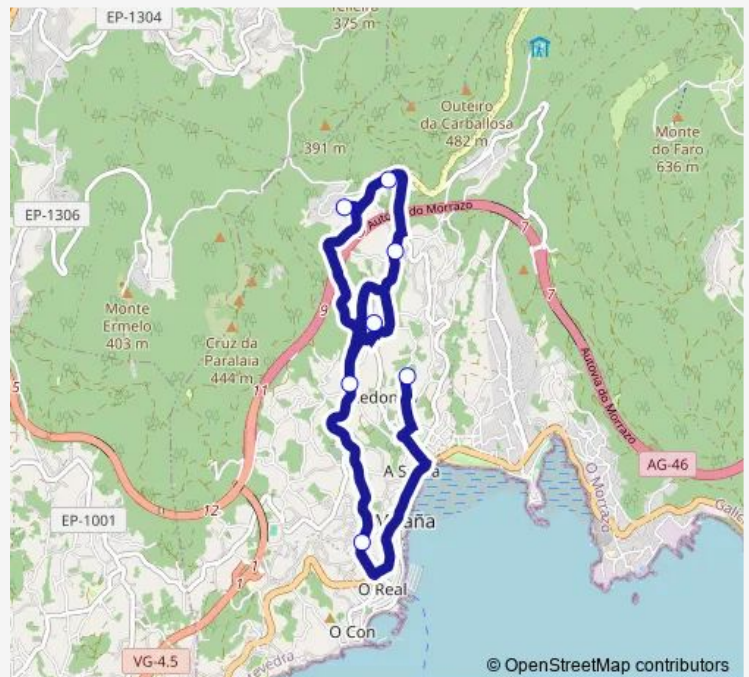

Tuesday 14:00

Wednesday 14:00

Thursday 14:00

Friday 14:00

Saturday —

Sunday —

Route info

Direction: IES A Paralaia

Stops: 7

Trip Duration: 0 hour 25 min

■ Xg625016 — IES Paralaia-Bar do Xastre

Direction

BAR DO Xastre — IES A Paralaia

7 stops

[Open route schedule](#)

BAR DO Xastre

A Marrúa

Broullón

A Lomba

Sabaceda

BAR Royal

IES A Paralaia

Route schedule

BAR DO Xastre — IES A Paralaia