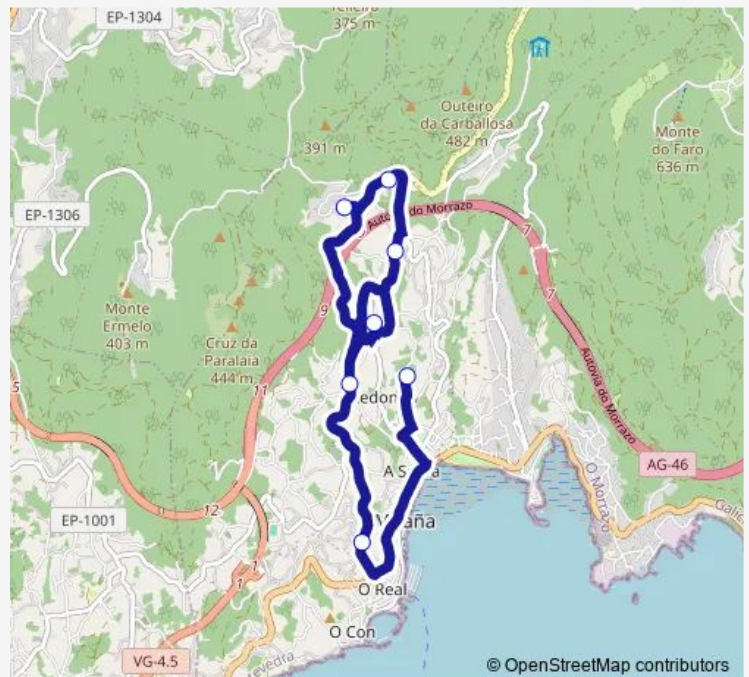

Tuesday 14:00

Wednesday 14:00

Thursday 14:00

Friday 14:00

Saturday —

Sunday —

Route info

Direction: IES A Paralaia

Stops: 7

Trip Duration: 0 hour 25 min

XG625016 — IES Paralaia-Bar do Xastre

Direction

BAR DO Xastre — IES A Paralaia

7 stops

[Open route schedule](#)

BAR DO Xastre

A Marrúa

Broullón

A Lomba

Sabaceda

BAR Royal

IES A Paralaia

Route schedule

BAR DO Xastre — IES A Paralaia