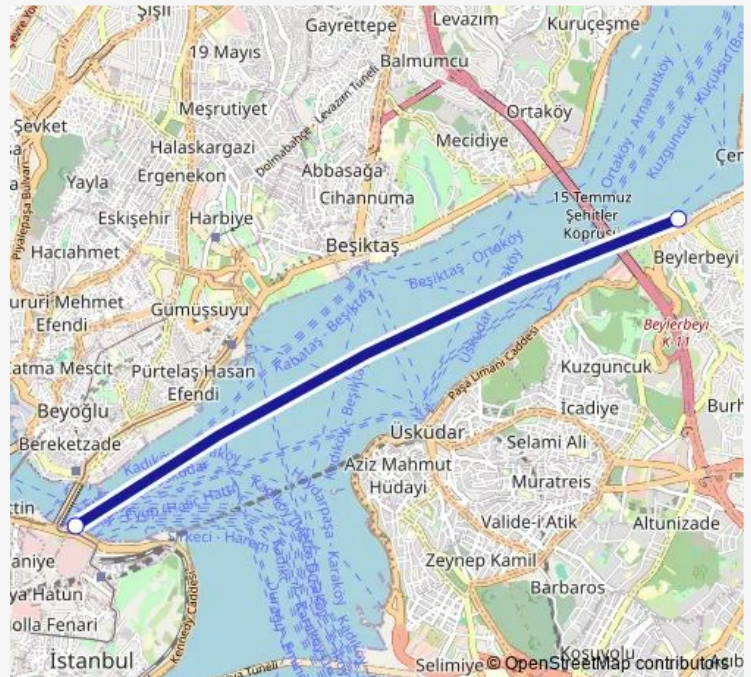

### Direction

Eminönü-Boğaz Şh. — Beylerbeyi Şh.

2 stops

[Open route schedule](#)

Eminönü-Boğaz Şh.

Beylerbeyi Şh.

### Route schedule

Eminönü-Boğaz Şh. — Beylerbeyi Şh.

Monday	07:55
Tuesday	07:55
Wednesday	07:55
Thursday	07:55
Friday	07:55
Saturday	—
Sunday	—

### Route info

Direction: Eminönü-Boğaz Şh.

Stops: 2

Trip Duration: 0 hour 30 min

■ BĞZ-23 — Boğaza Gidiş

BĞZ-23 Ferry time schedules and route maps are available in an offline PDF at [busmaps.com](https://busmaps.com). Use the [busmaps.com](https://busmaps.com) website to see live bus times, train schedule or subway schedule, and step-by-step directions for all public transit in Istanbul