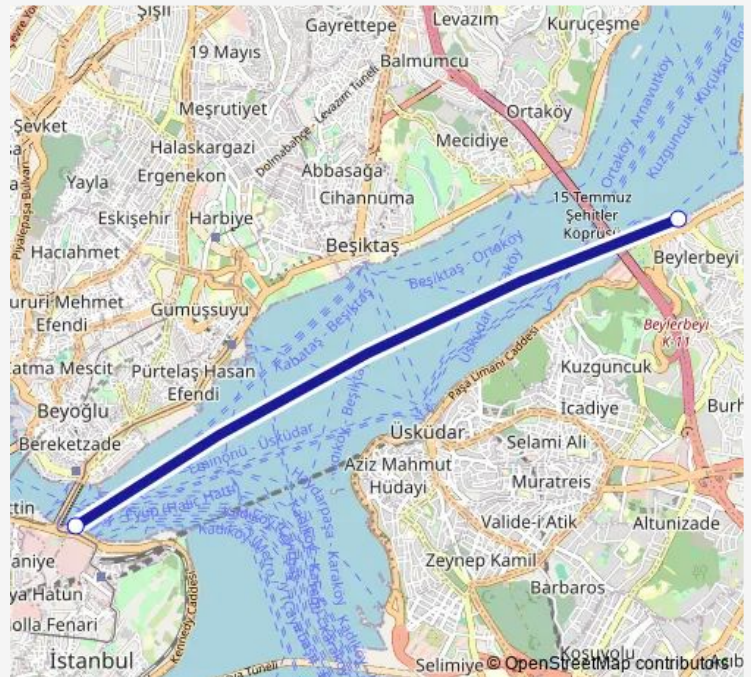

Ferry BĞZ-23 Boğaza Gidiş

[Go to website](#)

Direction

Eminönü-Boğaz Şh. — Beylerbeyi Şh.

2 stops

[Open route schedule](#)

Eminönü-Boğaz Şh.

Beylerbeyi Şh.

Route schedule

Eminönü-Boğaz Şh. — Beylerbeyi Şh.

Monday	07:55
Tuesday	07:55
Wednesday	07:55
Thursday	07:55
Friday	07:55
Saturday	—
Sunday	—

Route info

Direction: Eminönü-Boğaz Şh.

Stops: 2

Trip Duration: 0 hour 30 min