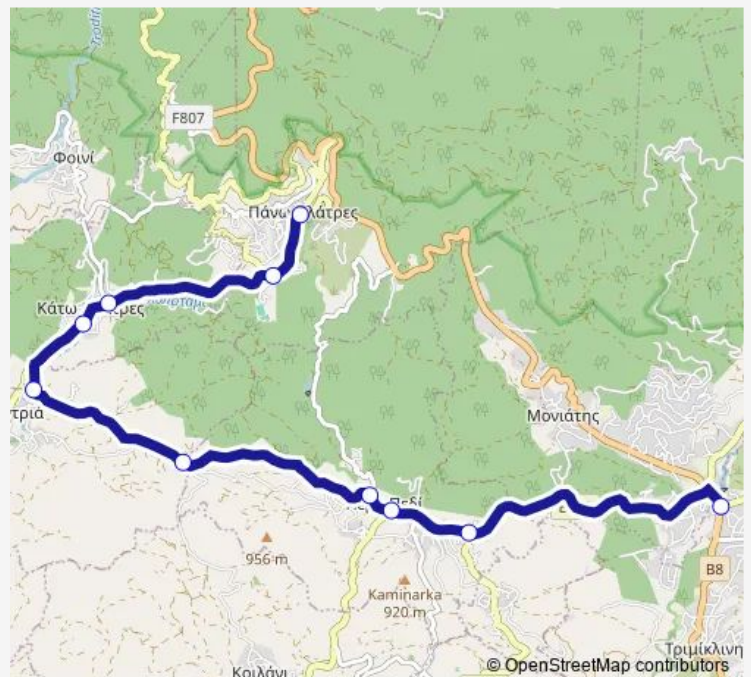

Mandria 2

Mandria - Koilani Road 2

Eleftherias - 1st Pera Pedi 2

Panagias Faneromenis Ave. - 2nd Pera Pedi 2

Distrato Pera Pedi - Kouka 2

Distrato Pelendriou 2

### Route schedule

Pano Platres Village Center 1 — Distrato Pelendriou 2

Monday —

Tuesday —

Wednesday 14:15

Thursday —

Friday 14:15

Saturday —

### Route info

Direction: Pano Platres Village Center 1

Stops: 10

Trip Duration: 0 hour 10 min

62T — Platres - Saittas

**Direction**

Distrato Pelendriou 1 — Pano Platres Village Center 1

11 stops