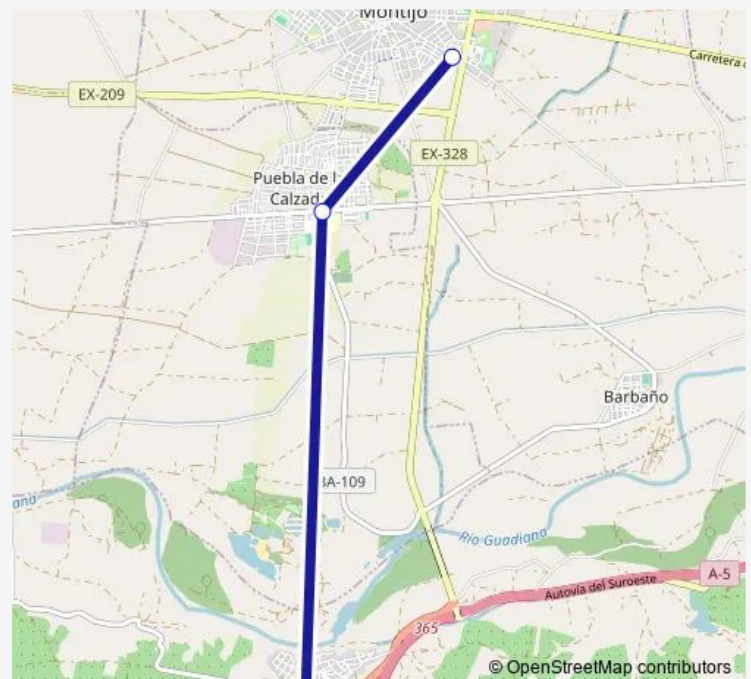

Direction

Montijo — Lobon

3 stops

[Open route schedule](#)

Montijo

Puebla De La Calzada

Lobon

Route schedule

Montijo — Lobon

Monday	14:05
Tuesday	14:05
Wednesday	14:05
Thursday	14:05
Friday	14:05
Saturday	—
Sunday	—

Route info

Direction: Montijo

Stops: 3

Trip Duration: 0 hour 15 min

ALSA - Mon-Lob-Ba Bus time schedules and route maps are available in an offline PDF at busmaps.com. Use the busmaps.com website to see live bus times, train schedule or subway schedule, and step-by-step directions for all public transit in Lobon