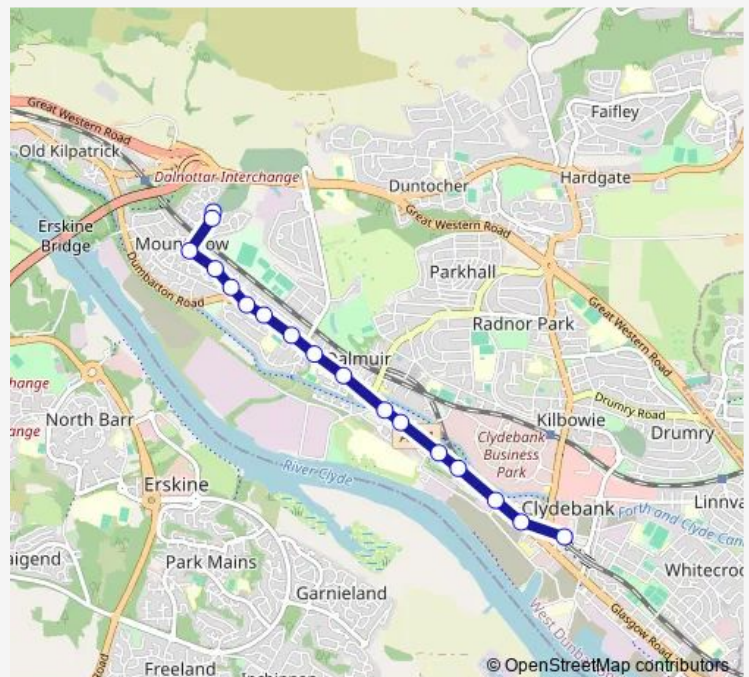

Bus 184A

[Go to website](#)

Direction

Turning Circle — Clydebank Railway Station

17 stops

[Open route schedule](#)

Turning Circle

Bute Dr

Caledonia Street

Nairn Street

Boquhanran Road

West Dumbarton Council Depot

Cable Depot Road

Clydebank Library

Clydebank Railway Station

Route schedule

Turning Circle — Clydebank Railway Station

Monday 18:05

Tuesday 18:05

Wednesday 18:05

Thursday 18:05

Friday 18:05

Saturday —

Sunday —

Route info

Direction: Turning Circle

Stops: 17

Trip Duration: 0 hour 10 min

184A

184A Bus time schedules and route maps are available in an offline PDF at busmaps.com. Use the busmaps.com website to see live bus times, train schedule or subway schedule, and step-by-step directions for all public transit in Paisley