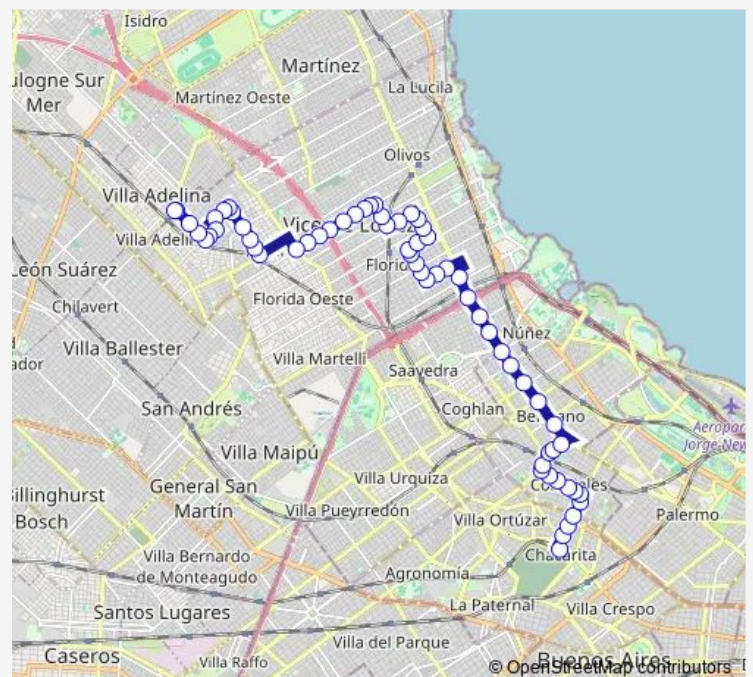

Avenida Bartolomé Mitre 2202-2250

Antonio Malaver 3412

Antonio Malaver 3202-3270

Route schedule

PARANÁ 6008 — 4171 Lacroze Federico Av.

Monday 00:24-23:30

Tuesday 00:24-23:30

Wednesday 00:24-23:30

Thursday 00:24-23:30

Friday 00:24-23:30

Saturday 00:24-23:30

Sunday 00:24-23:30

Route info

Direction: PARANÁ 6008

Stops: 62

Trip Duration: 1 hour 10 min