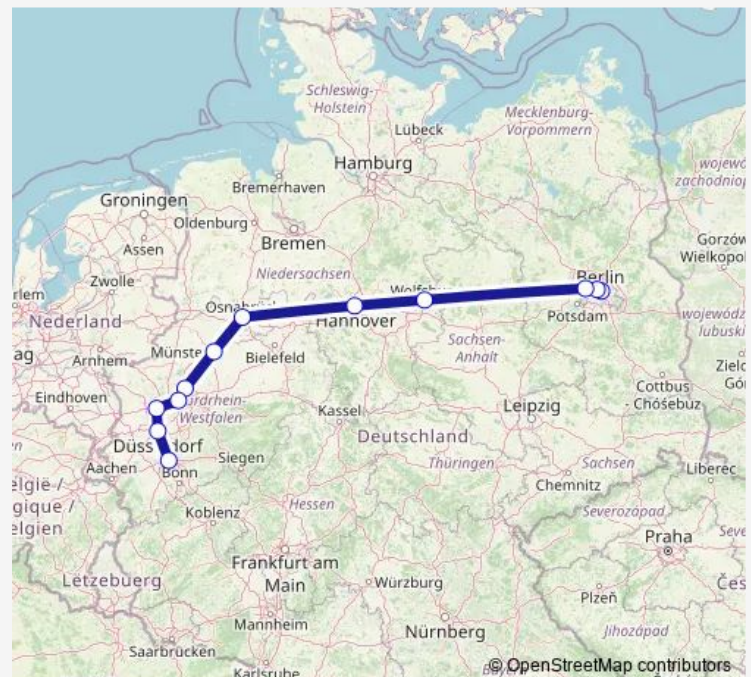

Rail IC 1929

[Go to website](#)

Direction

Berlin Ostbahnhof — Köln Hbf

12 stops

[Open route schedule](#)

Berlin Ostbahnhof

Berlin Hbf (tief)

Berlin-Spandau

Wolfsburg Hbf

Hannover Hbf

Osnabrück Hbf

Münster(Westf)Hbf

Recklinghausen Hbf

Gelsenkirchen Hbf

Duisburg Hbf

Friday 07:48

Saturday 07:48

Sunday —

Route info

Direction: Berlin Ostbahnhof

Stops: 12

Trip Duration: 5 hour 30 min

■ IC 1929

Wolfsburg Hbf

Hannover Hbf

Osnabrück Hbf

Münster(Westf)Hbf

Recklinghausen Hbf

Essen Hbf

Duisburg Hbf

Düsseldorf Hbf