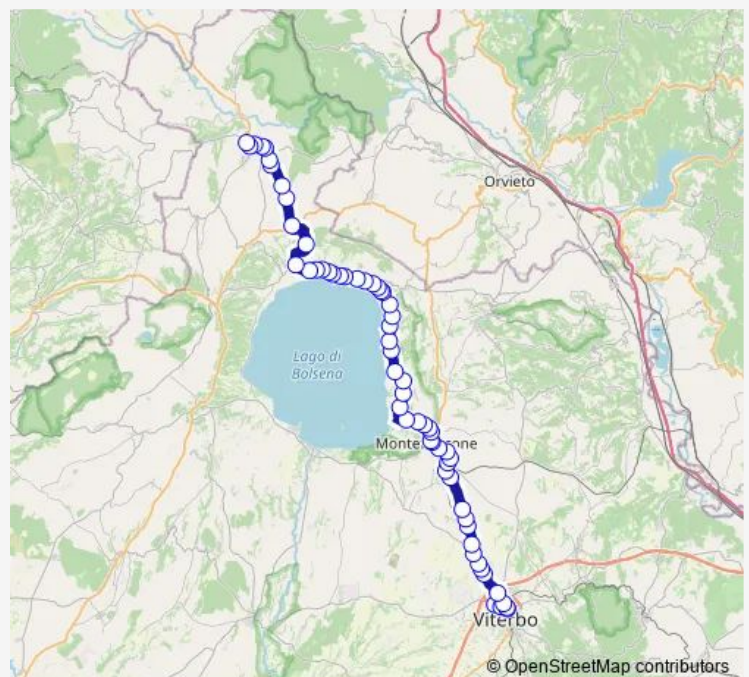

Tuesday 06:45-18:35

Wednesday 06:45-18:35

Thursday 06:45-18:35

Friday 06:45-18:35

Saturday 06:45-18:20

Sunday —

**Route info**

Direction: VITERBO | Riello # f641

Stops: 61

Trip Duration: 1 hour 10 min

Viterbo - Acquapendente # Ac911d

Montefiascone | Via Orvietana Via Cassia # f599

Montefiascone | Via Santa Maria Grazie # f600

Montefiascone | Via Salotti Via Moro # f601