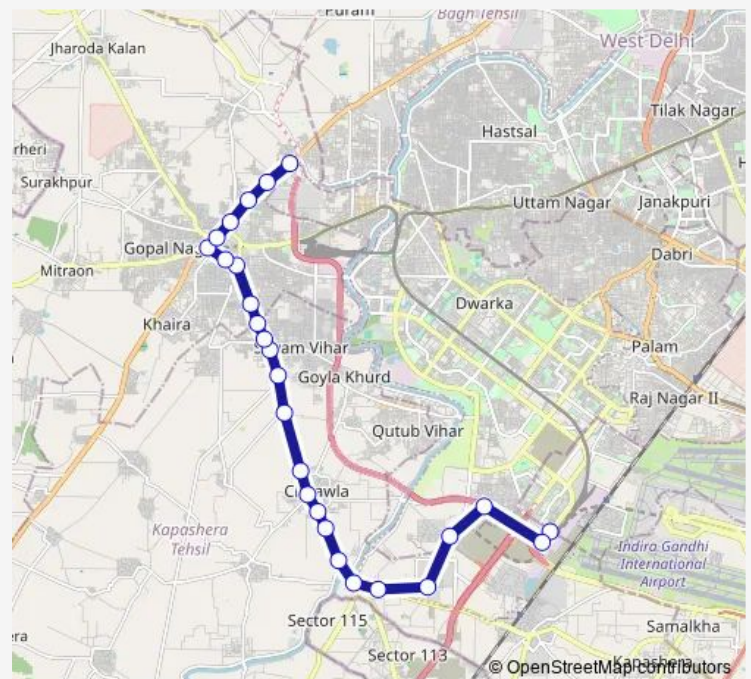

Chhawla Stand Najafgarh

Police Station Najafgarh

Nazafgarh Dhansa More

Route schedule

Dwarka Sec-21 Crossing — Dichau Kalan Depot

Monday 06:00-23:00

Tuesday 06:00-23:00

Wednesday 06:00-23:00

Thursday 06:00-23:00

Friday 06:00-23:00

Saturday 06:00-23:00

Sunday 06:00-23:00

Route info

Direction: Dwarka Sec-21 Crossing

Stops: 26

Trip Duration: 1 hour 8 min

764mstdown

BusMaps

Jharoda Crossing

Dichau Chowk

Udaseen Ashram

Nirmal Vihar

Dichau Kalan Depot

764mstldown Bus time schedules and route maps are available in an offline PDF at busmaps.com. Use the busmaps.com website to see live bus times, train schedule or subway schedule, and step-by-step directions for all public transit in New Delhi