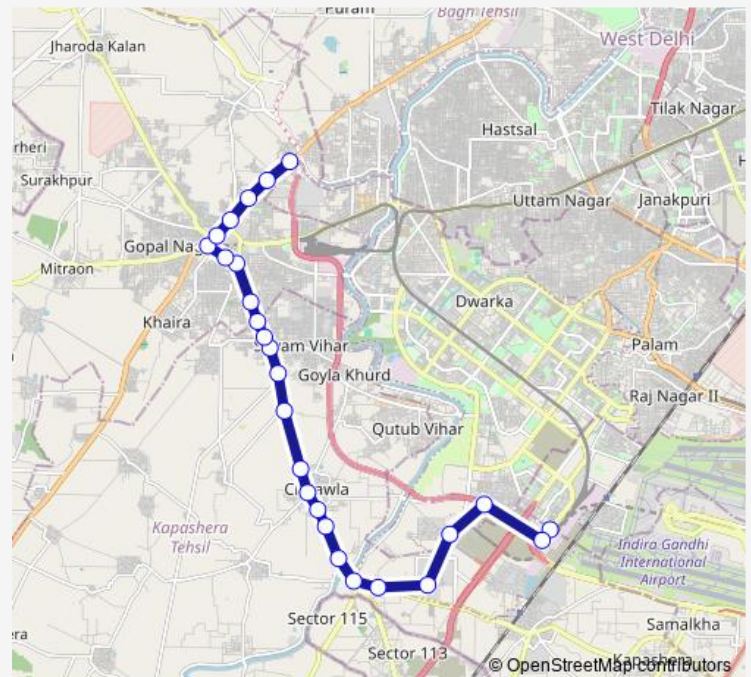

### Route schedule

Dwarka Sec-21 Crossing — Dichau Kalan Depot

Monday 06:00-23:00

Tuesday 06:00-23:00

Wednesday 06:00-23:00

Thursday 06:00-23:00

Friday 06:00-23:00

Saturday 06:00-23:00

### Route info

Direction: Dwarka Sec-21 Crossing

Stops: 26

Trip Duration: 1 hour 8 min

764mstdown

BusMaps

Jharoda Crossing

Dichau Chowk