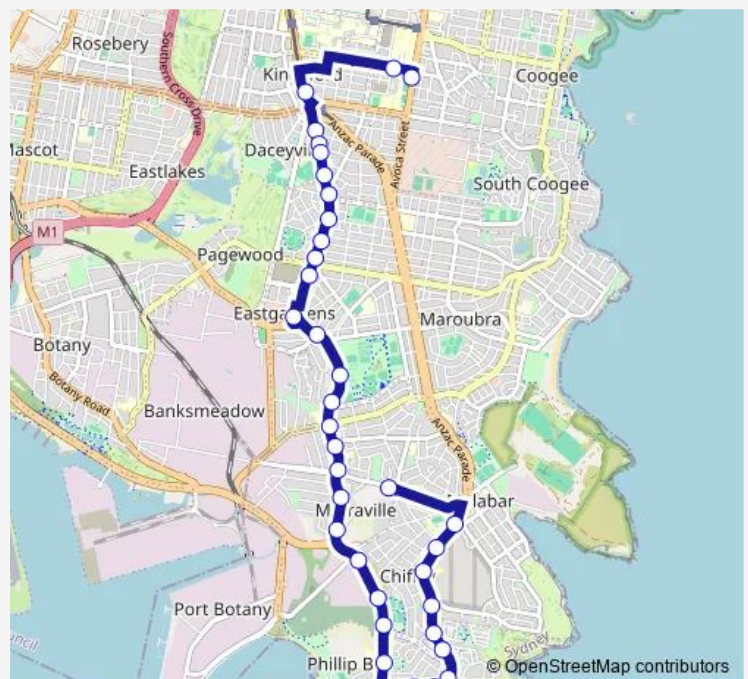

Heffron Park, Bunnerong Rd

Bunnerong Rd At Beauchamp Rd

Bunnerong Rd At Daunt Av

Bunnerong Rd At Franklin St

Bunnerong Rd Opp Australia Av

Bunnerong Rd After Shirley Cres

Route schedule

Randwick Girls High School, Avoca St, Stand B — Franklin St Opp Larose Av

Monday 15:22

Tuesday 14:40

Wednesday 14:40

Thursday 15:22

Friday 15:22

Saturday —

Sunday —

Route info

Direction: Randwick Girls High School, Avoca St, Stand B

Stops: 36

Trip Duration: 0 hour 33 min

621e — Randwick Girls High School to Matraville

Bunnerong Rd Opp Military Rd

Chifley Sports Reserve, Bunnerong Rd