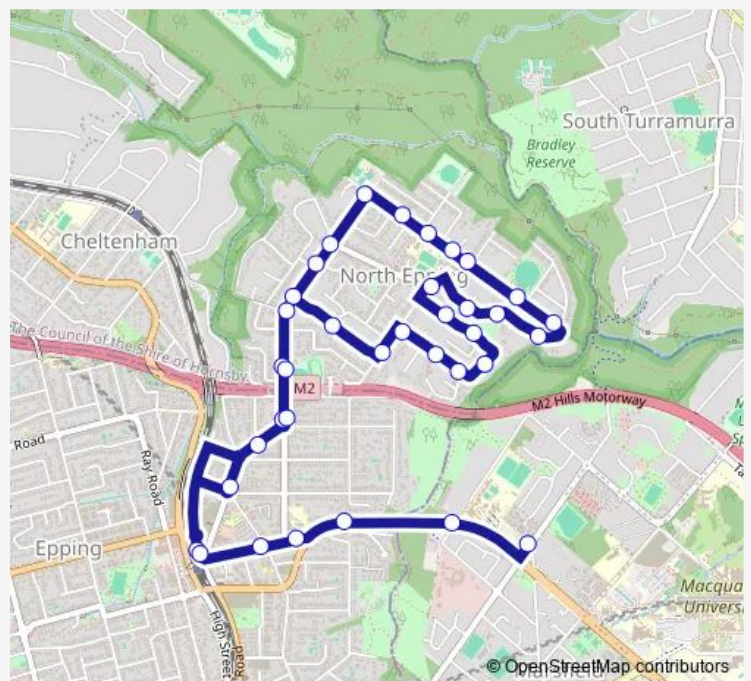

Malton Rd At Devon St

Newton St After Devon St

Newton St Opp Howard Pl

Bedford Rd Before Waterloo Rd

Waterloo Rd At Woodvale Av

Route schedule

Epping Station, Cambridge St, Stand B — Epping Boys High School, Vimiera Rd, Stand B

Monday 07:54-08:32

Tuesday 07:54-08:32

Wednesday 07:54-08:32

Thursday 07:54-08:32

Friday 07:54-08:32

Saturday —

Sunday —

Route info

Direction: Epping Station, Cambridge St, Stand B

Stops: 36

Trip Duration: 0 hour 27 min

678w — Epping Boys High to Epping Station

Waterloo Rd Before Harper St

Waterloo Rd At Devon St

Devon St Opp Grayson Rd

Grayson Rd Opp Holland St

Norfolk Rd Opp Devlin Rd

Epping Athletic Track, Norfolk Rd

Norfolk Rd At Dorset St

Oxford St Opp Sussex St

Oxford St At Chester St

Epping Station, Cambridge St, Stand A

Pembroke St At Essex St