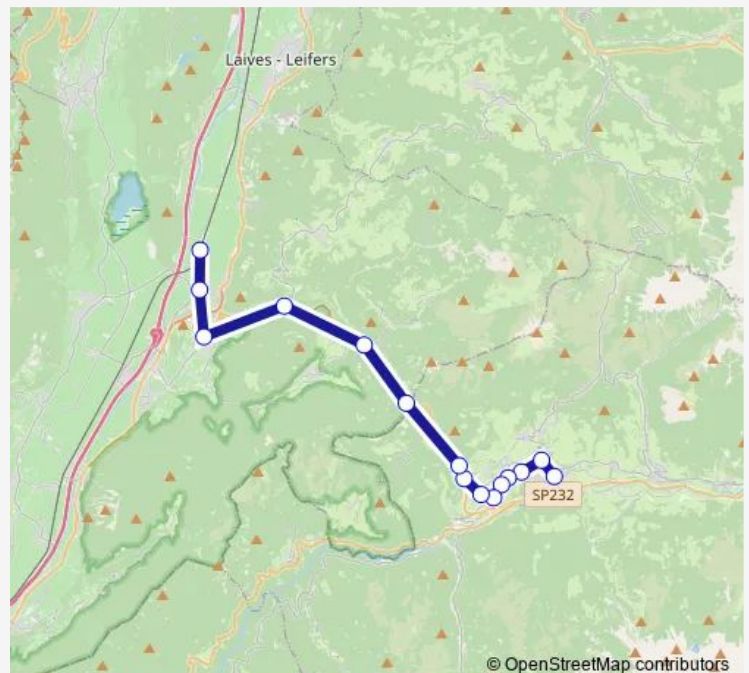

Wednesday 06:02-19:02

Thursday 06:02-19:02

Friday 06:02-19:02

Saturday 06:02-19:02

Sunday 07:02-19:02

Route info

Direction: Cavalese. Autostazione

Stops: 15

Trip Duration: 0 hour 46 min

Direction

Ora-Staz. Fs — Cavalese. Autostazione

16 stops

[Open route schedule](#)

Ora-Staz. Fs

Ora-Auer

Montagna

Tuesday 06:48-20:11

Wednesday 06:48-20:11

Thursday 06:48-20:11

Friday 06:48-20:11

Saturday 06:48-20:11

Sunday 08:11-20:11

Route info

Direction: Ora-Staz. Fs