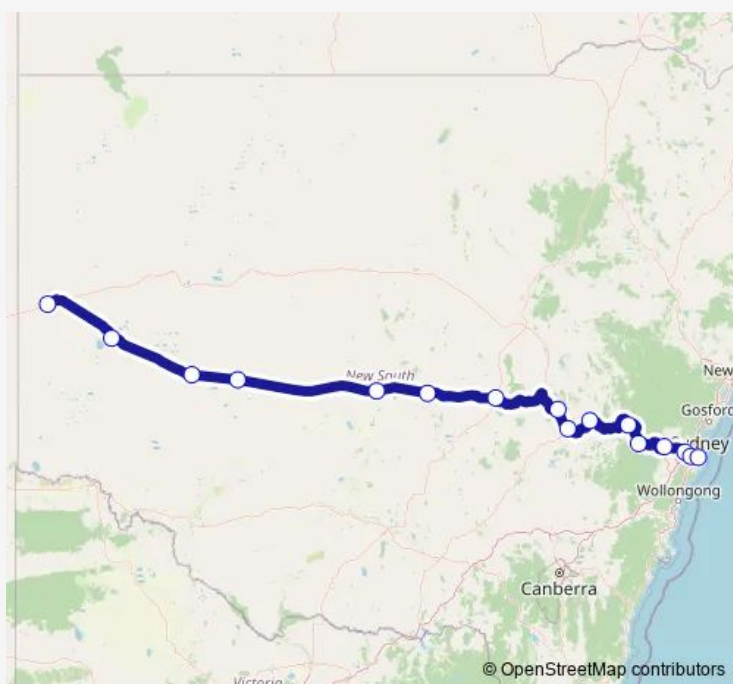

Penrith Station, Platform 2

Parramatta Station, Platform 1

Strathfield Station, Platform 2

Central Station, Platform 1

### Route schedule

Broken Hill Station, Platform 1 — Central Station, Platform 1

Monday —

Tuesday 08:15

Wednesday —

Thursday —

Friday —

Saturday —

### Route info

Direction: Broken Hill Station, Platform 1

Stops: 16

Trip Duration: 13 hour 18 min

446

446 Regional Rail Service time schedules and route maps are available in an offline PDF at [busmaps.com](https://busmaps.com). Use the [busmaps.com](https://busmaps.com) website to see live bus times, train schedule or subway schedule, and step-by-step directions for all public transit in Sydney