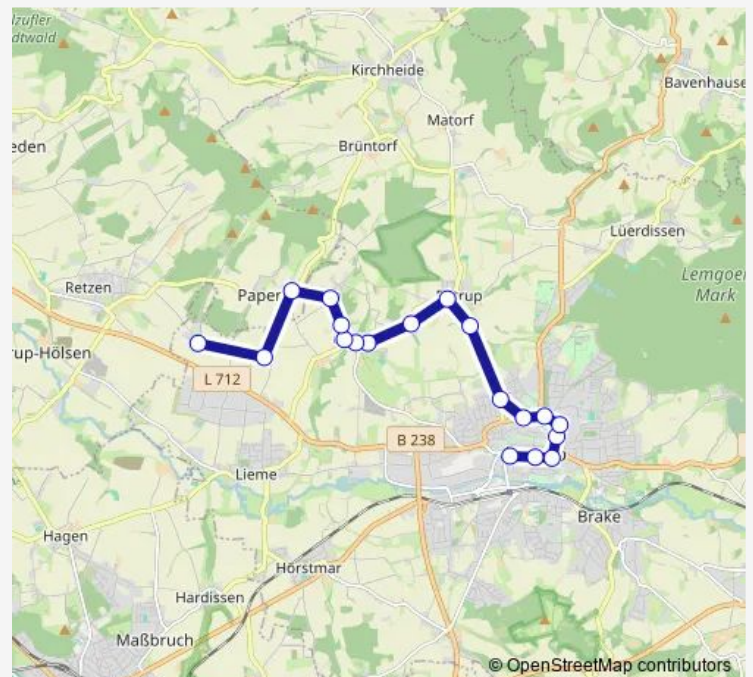

Bus 925 Lemgo - Leese - Rhiene

[Go to website](#)

Direction

Lemgo, Rampendal — Le-Rhiene

19 stops

[Open route schedule](#)

Lemgo, Rampendal

Lemgo, Waisenhausplatz

Le-Rhiene

Route schedule

Lemgo, Rampendal — Le-Rhiene

Monday 13:09

Tuesday 13:09

Wednesday 13:09

Thursday 13:09

Friday 13:09

Saturday —

Sunday —

Route info

Direction: Lemgo, Rampendal

Stops: 19

Trip Duration: 0 hour 26 min

925

BusMaps

Direction

Le-Lieme, Dorf — Lemgo, Gesamtschule

14 stops

[Open route schedule](#)

Le-Lieme, Dorf

Le-Lieme, Sepkamp

Le-Lieme, Neustadt

Le-Lieme, Liemergrund