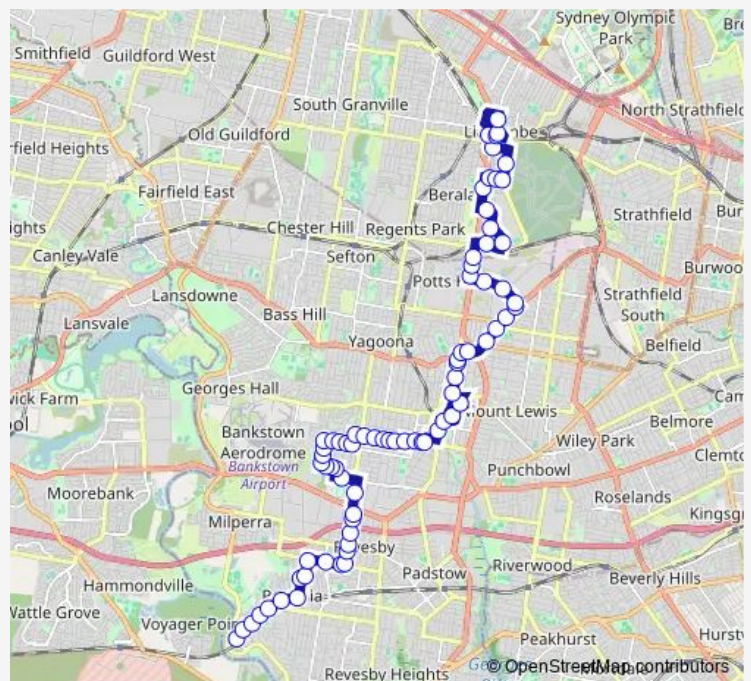

Central Park, Botanica Dr

Main Av After College St

Weeroona Rd Opp 3

Joseph St Opp Cutcliffe Av

Rookwood Rd Opp Lewis St

Rookwood Rd Before Muir Rd

Muir Rd After Dasea St

Tafe South Western Sydney, Muir Rd

Muir Rd Before Hume Hwy

Hume Hwy At Northcote Rd

Hume Hwy At Rawson Rd

Greenacre Aged Care, Hume Hwy

Route schedule

Lidcombe Station, Railway St, Stand C — Park Rd Opp East Hills Station

| | |
|-----------|-------------|
| Monday | 07:33-18:12 |
| Tuesday | 07:33 |
| Wednesday | 07:33 |
| Thursday | 07:33 |
| Friday | 07:33 |
| Saturday | — |
| Sunday | 18:12 |

Route info

Direction: Lidcombe Station, Railway St, Stand C

Stops: 75

Trip Duration: 1 hour 6 min

925 — Lidcombe to East Hills via Bankstown

Hume Hwy Before Stacey St

Hume Hwy Opp Bankstown North Public School