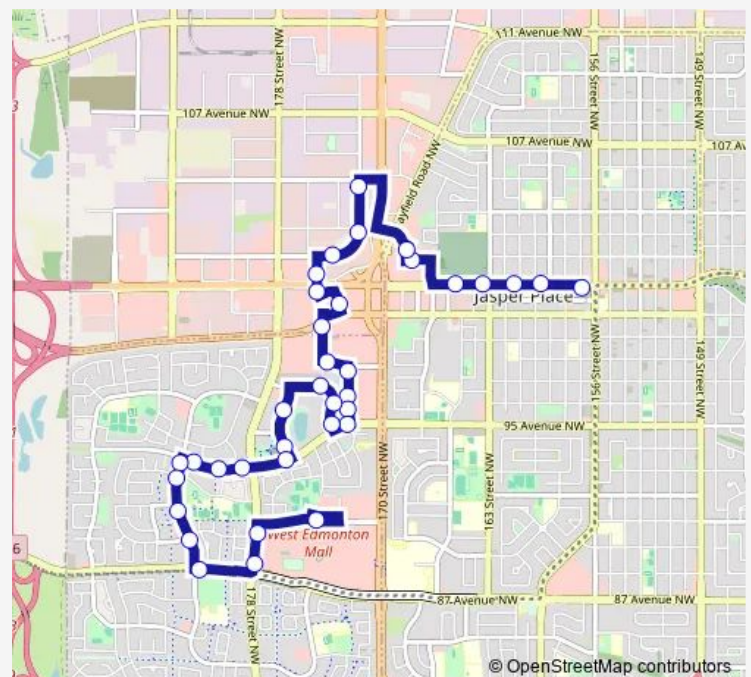

172 Street & 95 Avenue

172 Street & 95 Avenue

174 Street & 95 Avenue

174 Street & 98A Avenue

Route schedule

Jasper Place Transit Centre Bay G — West Edmonton Mall
Transit Centre Bay B

Monday 08:34-15:34

Tuesday 08:34-15:34

Wednesday 08:34-15:34

Thursday 08:34-15:34

Friday 08:34-15:34

Saturday —

Sunday —

Route info

Direction: Jasper Place Transit Centre Bay G

Stops: 36

Trip Duration: 0 hour 29 min

925 — West Edmonton Mall - Jasper Place

174 Street & 98A Avenue

176 Street & 96 Avenue

176 Street & 96 Avenue

176 Street & 95 Avenue

178 Street & 95 Avenue

178 Street & 95 Avenue

182 Street & 95 Avenue

182 Street & 95 Avenue

182 Street & 93 Avenue

182 Street & 91 Avenue

182 Street & 89 Avenue

182 Street & 87 Avenue

178 Street & 87 Avenue

178 Street & 89 Avenue