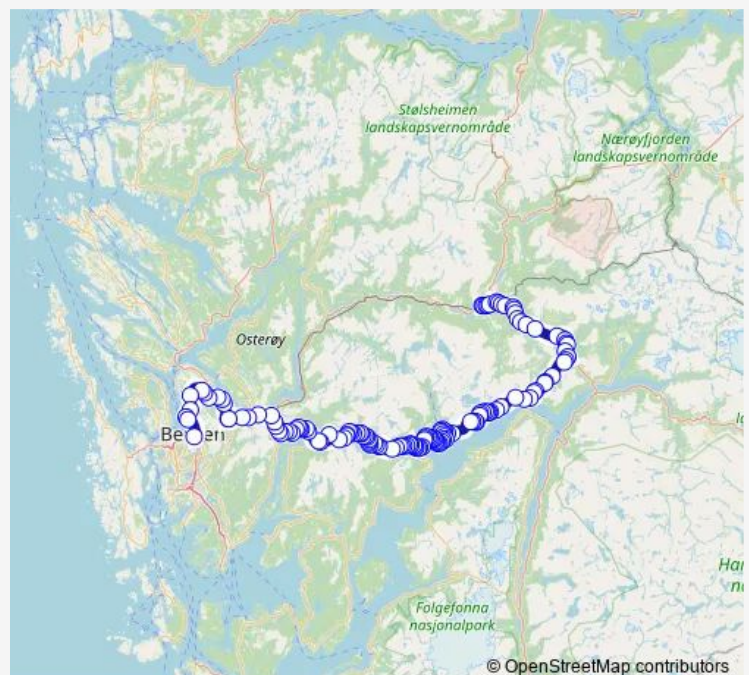

Friday 14:15

Saturday —

Sunday —

Route info

Direction: Lønnebakken

Stops: 21

Trip Duration: 0 hour 40 min

■ 925 — Bergen-Norheimsund-Kvanndal-Voss

Direction

Arna terminal — Tysse indre

27 stops

[Open route schedule](#)

Arna terminal

Øyrane torg E16

Takvam

Herland