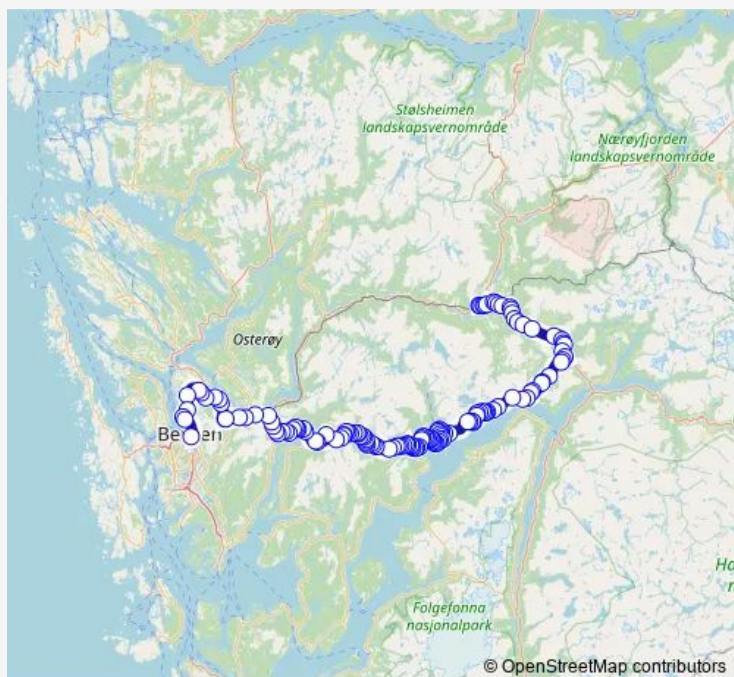

Local Bus Service 925 Bergen-Norheimsund-Kvanndal-Voss

[Go to website](#)

Direction

Lønnebakken — Eikedalen Skisenter

21 stops

[Open route schedule](#)

Lønnebakken

Samnanger ungdomsskule

Ulland

Frøland snuplass

Frøland gamle skule

Totland

Øvre Langeland

Langeland

Toveien

Langeland snuplass

Toveien

Langeland

Øvre Langeland

Totland

Frøland gamle skule

Frøland kryss Kvitingen

Mørkhølen

Storli

Eikedalen vest

Kvamshaug

Eikedalen Skisenter

Route schedule

Lønnebakken — Eikedalen Skisenter

Monday 14:15

Tuesday 14:15

Wednesday 12:40

Thursday 14:15

Friday 14:15

Saturday —

Sunday —

Route info

Direction: Lønnebakken

Stops: 21

Trip Duration: 0 hour 40 min

© OpenStreetMap contributors

925 — Bergen-Norheimsund-Kvanndal-Voss