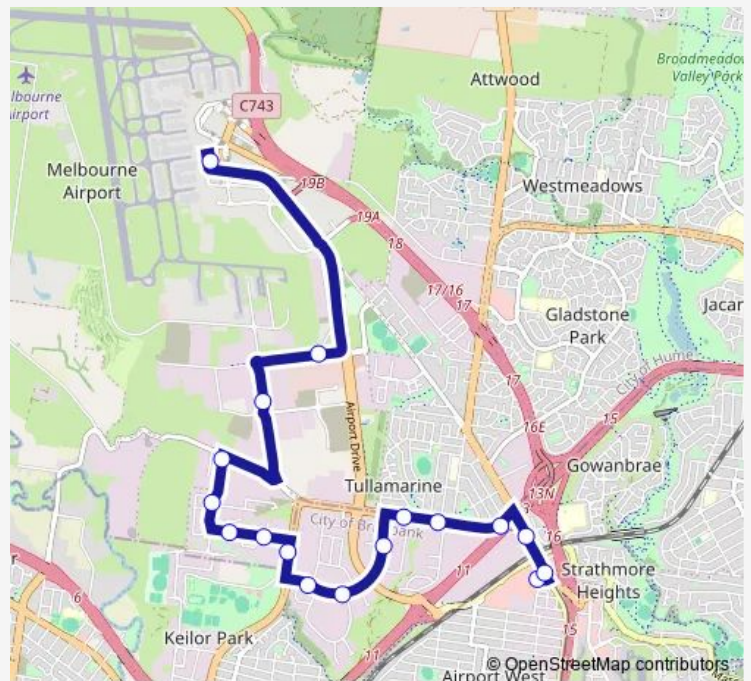

Commercial Ct/Lambeck Dr (Tullamarine)

Aerolink Dr/Lambeck Dr (Tullamarine)

Mareno Rd/Lambeck Dr (Tullamarine)

Annandale Rd/Lambeck Dr (Tullamarine)

Sky Rd/South Centre Rd (Tullamarine)

Mace Way/Link Rd (Tullamarine)

Melbourne Airport/Grants Rd (Melbourne Airport)

Route schedule

Airport West Shopping Centre/Louis St (Airport West) — Melbourne Airport/Grants Rd (Melbourne Airport)

Monday	05:35-17:35
Tuesday	05:35-17:35
Wednesday	05:35-17:35
Thursday	05:35-17:35
Friday	05:35-17:35
Saturday	—
Sunday	—

Route info

Direction: Airport West Shopping Centre/Louis St (Airport West)

Stops: 17

Trip Duration: 0 hour 25 min

482 — Melbourne Airport - Airport West Sc

Direction

Melbourne Airport/Grants Rd (Melbourne Airport) — Airport West Shopping Centre/Louis St (Airport West)

16 stops

[Open route schedule](#)

Melbourne Airport/Grants Rd (Melbourne Airport)

Mace Way/Link Rd (Tullamarine)

Sky Rd/South Centre Rd (Tullamarine)

Annandale Rd/Lambeck Dr (Tullamarine)

Mareno Rd/Lambeck Dr (Tullamarine)