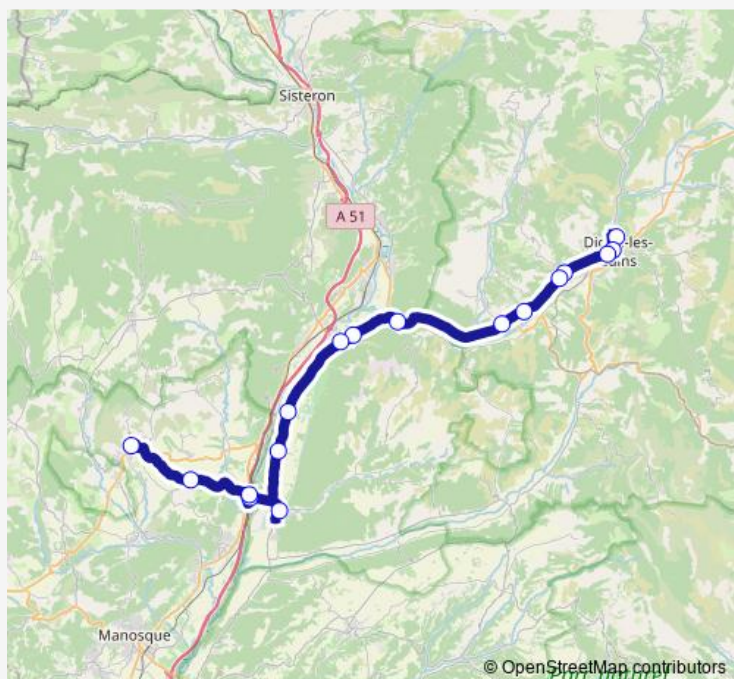

Le Kiosque

Gare Sncf/Rd4b

Place Rd4096

Village

Rond-Point Verdun

Le Viou

### Route schedule

Lycee A David- Neel — Le Viou

Monday 07:35-12:15

Tuesday —

Wednesday —

Thursday —

Friday —

Saturday —

### Route info

Direction: Lycee A David- Neel

Stops: 18

Trip Duration: 1 hour 17 min

## Route info

Direction: Le Viou

Stops: 19

Trip Duration: 1 hour 16 min