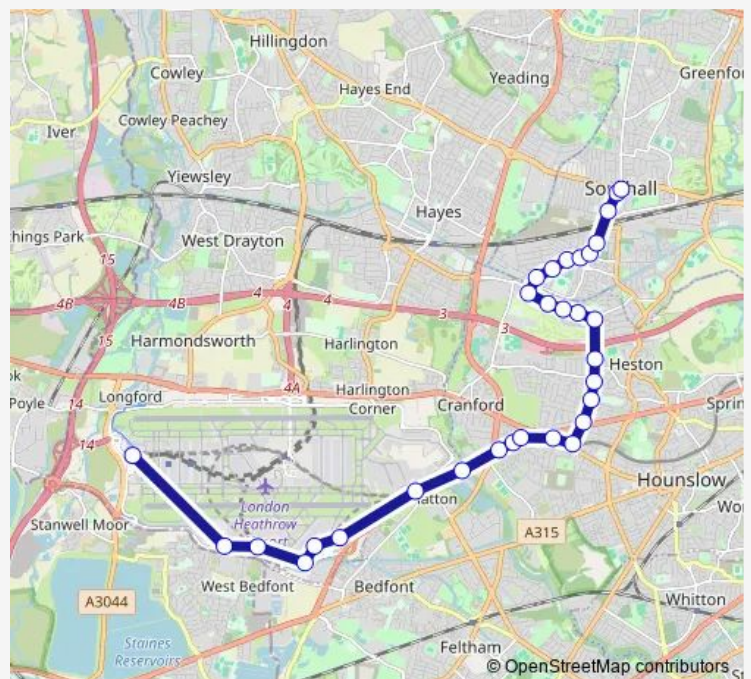

- Heathrow Terminal 5
- Heathrow Cargo Area
- Cargo Centre
- Scylla Road
- Heathrow Terminal 4
- Starlight Way
- Hatton Cross Station
- Girling Way
- The Parkway Hatton
- Grantley Road
- Henlys Roundabout
- Great West Road / Renfrew Road
- Hounslow West Station / Vicarage Farm Road
- Great West Road
- Edison Primary School
- Cranford Lane
- New Heston Road
- Ringway
- Raleigh Road
- Holly Farm Road
- Convent Way Shopping Precinct

Route schedule

Heathrow Terminal 5 — Southall Town Hall

Monday	00:25-23:55
Tuesday	00:25-23:55
Wednesday	00:25-23:55
Thursday	00:25-23:55
Friday	00:25-23:55
Saturday	00:25-23:55
Sunday	00:25-23:55

Route info

Direction: Heathrow Terminal 5

Stops: 31

Trip Duration: 0 hour 40 min

482 — Southall, Town Hall - Convent Way Estate - Hounslow West - Hatton Cross - Heathrow Terminal 4 & 5

Wentworth Road

Brent Road (UB2)

Direction

Southall Broadway — Heathrow Terminal 5

32 stops

[Open route schedule](#)

Southall Broadway

Park Avenue (UB1)

Southall Station

The Green