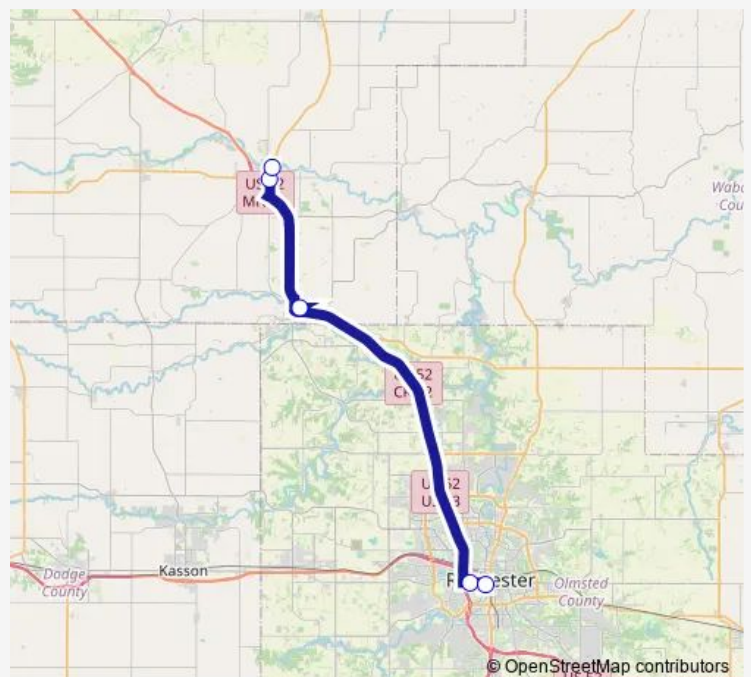

Pine Island 3rd St. & 3rd Ave. Ne

St. Mary's Hospital

3rd Ave. SW & 3rd St. SW (North)

Route schedule

Zumbrota 495 Main St. — 3rd Ave. SW & 3rd St. SW (North)

Monday 05:55-07:05

Tuesday 05:55-07:05

Wednesday 05:55-07:05

Thursday 05:55-07:05

Friday 05:55-07:05

Saturday —

Sunday —

Route info

Direction: Zumbrota 495 Main St.

Stops: 5

Trip Duration: 0 hour 45 min

© OpenStreetMap contributors

■ Zumbrota

BusMaps

Direction

3rd Ave. SW & 3rd St. SW (North) — Zumbrota 495 Main St.

4 stops

[Open route schedule](#)

3rd Ave. SW & 3rd St. SW (North)

Thursday 16:10-17:10

Friday 16:10-17:10

Saturday —

Sunday —

Route info

Direction: 3rd Ave. SW & 3rd St. SW (North)

Stops: 4

Trip Duration: 0 hour 32 min