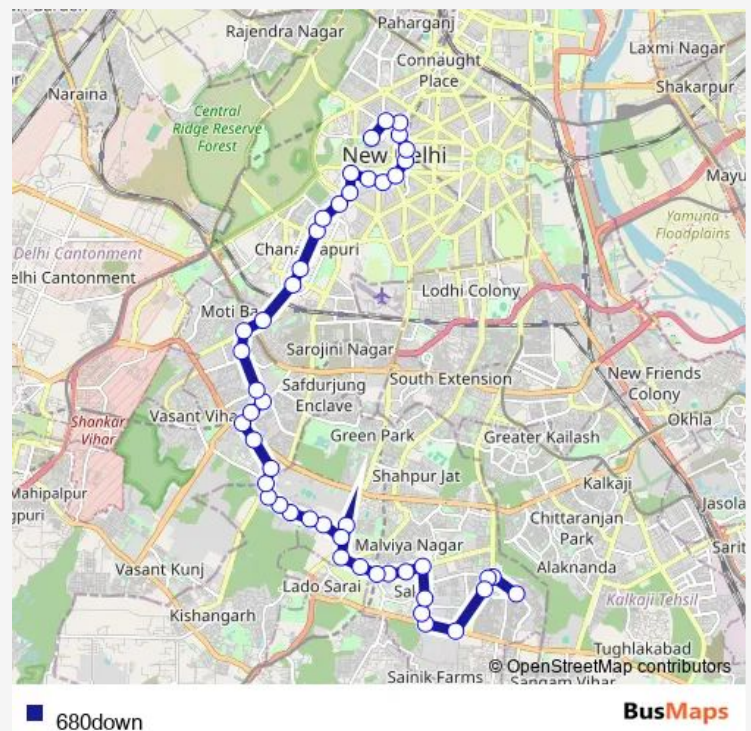

Thursday 07:55-21:20

Friday 07:55-21:20

Saturday 07:55-21:20

Sunday 07:55-21:20

Route info

Direction: Virat Cinema Crossing

Stops: 47

Trip Duration: 1 hour 24 min