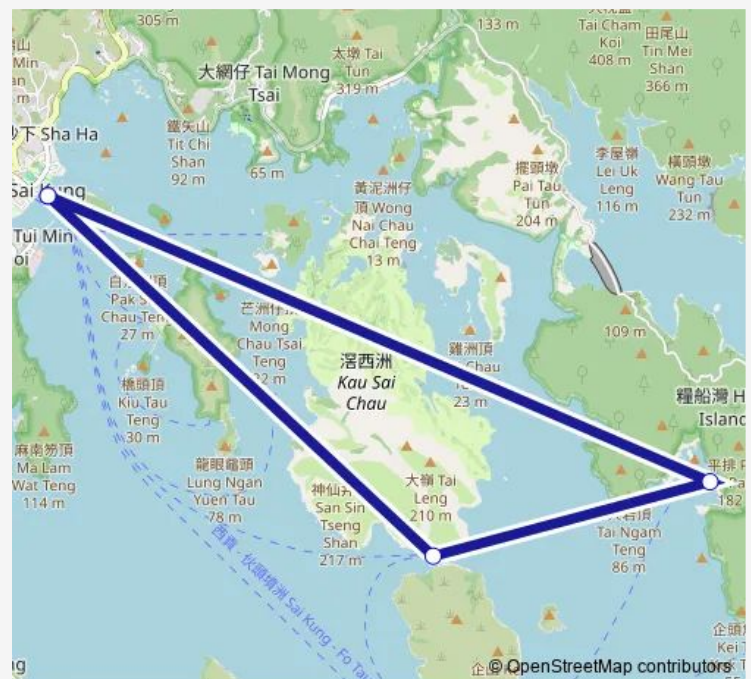

Ferry SAI Kung - KAU SAI Village/High Island (Outbound Trip Skip KAU SAI Village)

[Go to website](#)

Direction

Sai Kung Public Pier — Sai Kung Public Pier

4 stops

[Open route schedule](#)

Sai Kung Public Pier

Leung Shuen Wan Pier

Kau Sai Village Pier

Sai Kung Public Pier

Route schedule

Sai Kung Public Pier — Sai Kung Public Pier

Monday	—
Tuesday	—
Wednesday	—
Thursday	—
Friday	—
Saturday	11:00
Sunday	11:00

Route info

Direction: Sai Kung Public Pier

Stops: 4

Trip Duration: 2 hour 0 min

■ SAI Kung - KAU SAI Village/High Island (Outbound Trip Skip KAU SAI Village)

Ferry time schedules and route maps are available in an offline PDF at busmaps.com. Use the busmaps.com website to see live bus times, train schedule or subway schedule, and step-by-step directions for all public transit in Sai Kung

The schedule is provided in the local timezone. Times with "(+1)" indicate departures on the next day.

PDF file created on 2025-01-16

2024 BusMaps.com - All Rights Reserved