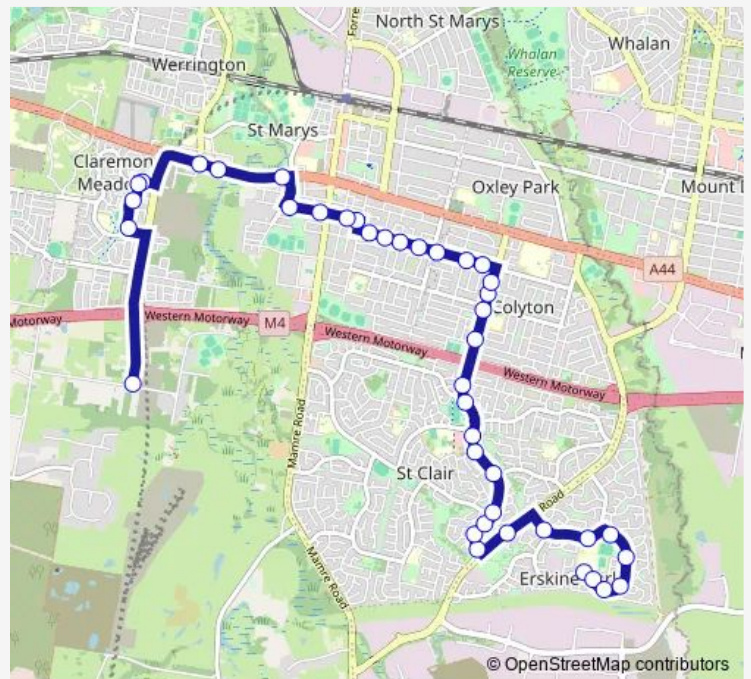

School Bus 4511 Erskine Park HS to Kent Rd at Lansdowne Rd

[Go to website](#)

Direction

Erskine Park High School Swallow Dr — Kent Rd At Lansdowne Rd

41 stops

[Open route schedule](#)

- Erskine Park High School Swallow Dr
- Swallow Dr Before Shaula Cres
- Swallow Dr Opp Libra Pl
- Swallow Dr Opp Pegasus St
- Swallow Dr At Aquarius Cres
- Peppertree Oval, Swallow Dr
- James Erskine Public School, Peppertree St
- Peppertree Dr After Swallow Dr
- Erskine Park Rd Opp Halifax Ct Walkway
- Bennett Rd After Erskine Park Rd
- Bennett Rd After Shakespeare Dr
- Bennett Rd Opp Boeing Pl
- Bennett Rd After Banks Dr
- Bennett Rd Opp Coonawarra Dr
- Bennett Rd Opp Glenrowan Way
- St Clair Shopping Centre, Bennett Rd
- Bennett Rd Before St Clair Av
- Bennett Rd After St Clair Av
- Bennett Rd After Shepherd St
- Bennett Rd Before Desborough St

Route schedule

Erskine Park High School Swallow Dr — Kent Rd At Lansdowne Rd

Monday	14:59
Tuesday	14:59
Wednesday	14:59
Thursday	14:59
Friday	14:59
Saturday	—
Sunday	—

Route info

Direction: Erskine Park High School Swallow Dr

Stops: 41

Trip Duration: 0 hour 34 min

Bennett Rd Opp Bentley Rd

Bennett Rd Opp Suffolk Pl

Carpenter St At Leonard St

Carpenter St Before Parkin Rd

Carpenter St Before Marsden Rd

Carpenter St Opp White Pde

Saddington St Before Pages Rd

Great Western Hwy Before Neale St

Great Western Hwy Before Reserve Rd

Great Western Hwy At Reserve Rd

Sunflower Dr Opp Werona Av

Myrtle Rd After Sunflower Dr

Myrtle Rd At Mundowie Pl