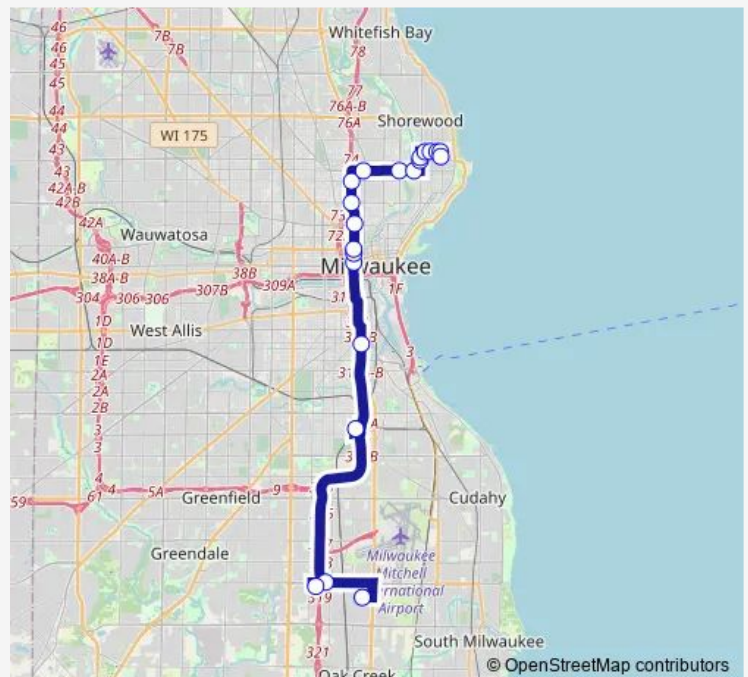

Thursday 06:57-17:54

Friday 06:57-17:54

Saturday —

Sunday —

Route info

Direction: Matc South Campus

Stops: 21

Trip Duration: 0 hour 51 min

■ 40U — Holt - College Ubus

BusMaps

Direction

Downer & Hampshire — Matc South Campus

14 stops

[Open route schedule](#)

Downer & Hampshire

Kenwood & Farwell

Wednesday 07:22-18:05

Thursday 07:22-18:05

Friday 07:22-18:05

Saturday —

Sunday —

Route info

Direction: Downer & Hampshire

Stops: 14