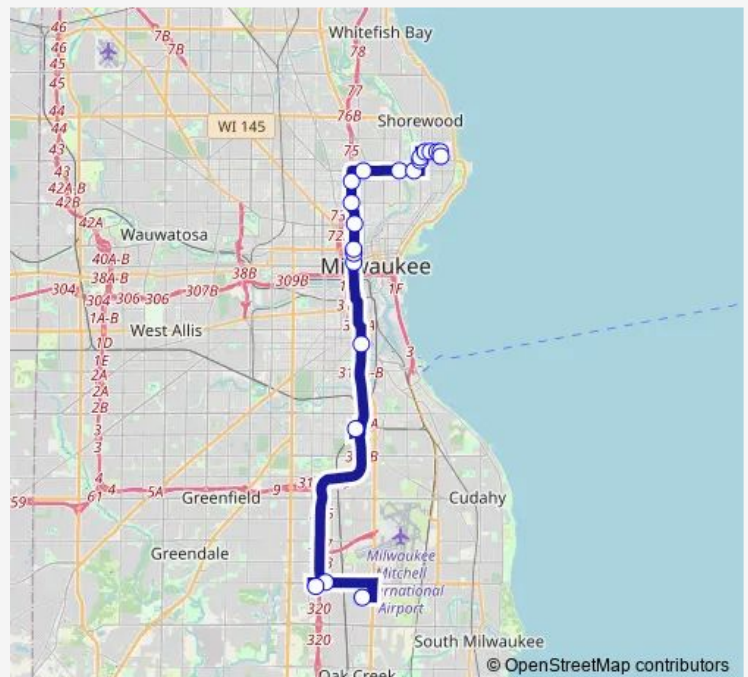

Bus 40u Holt - College Ubus

[Go to website](#)

Direction

Matc South Campus — Downer & Hampshire

21 stops

[Open route schedule](#)

Matc South Campus

College Northeast Park & Ride Lot

College LOT Southwest

Holt & Lot

S4 & Mitchell

N6 & Wisconsin

N6 & State

N6 & Highland

N6 & Walnut

N7 & North

N7 & Center

Locust & Mlk

Locust & Humboldt

Locust & Newhall Mb

Oakland & Kenwood

Oakland & Hampshire

Hartford & E1921

Hartford & Maryland

Hartford & Library

Hartford & Downer

Downer & Hampshire

Route schedule

Matc South Campus — Downer & Hampshire

Monday 06:57-17:54

Tuesday 06:57-17:54

Wednesday 06:57-17:54

Thursday 06:57-17:54

Friday 06:57-17:54

Saturday —

Sunday —

Route info

Direction: Matc South Campus

Stops: 21

Trip Duration: 0 hour 51 min

■ 40u — Holt - College Ubus