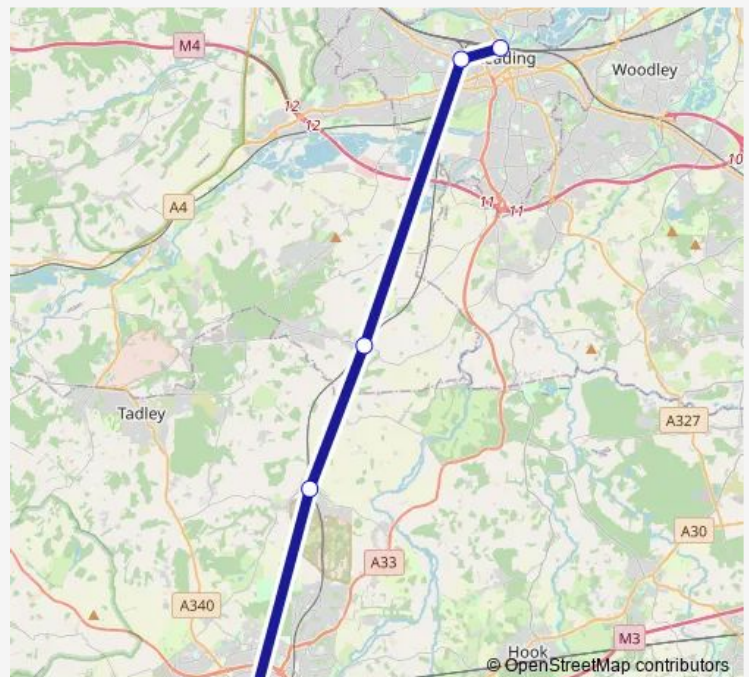

Rail Gw: Bsk->Rdg GW train service from BSK to Rdg

[Go to website](#)

Direction

Basingstoke — Reading

5 stops

[Open route schedule](#)

Basingstoke

Bramley (Hants)

Mortimer

Reading West

Reading

Route schedule

Basingstoke — Reading

Monday	00:07-18:53
Tuesday	07:55-18:53
Wednesday	07:55-18:53
Thursday	07:55-18:53
Friday	07:55-18:53
Saturday	—
Sunday	14:07-00:07 ⁺¹

Route info

Direction: Basingstoke

Stops: 5

Trip Duration: 0 hour 24 min

■ Gw:Bsk->Rdg — GW train service from BSK to Rdg

Gw:Bsk->Rdg Rail time schedules and route maps are available in an offline PDF at busmaps.com. Use the busmaps.com website to see live bus times, train schedule or subway schedule, and step-by-step directions for all public transit in Reading