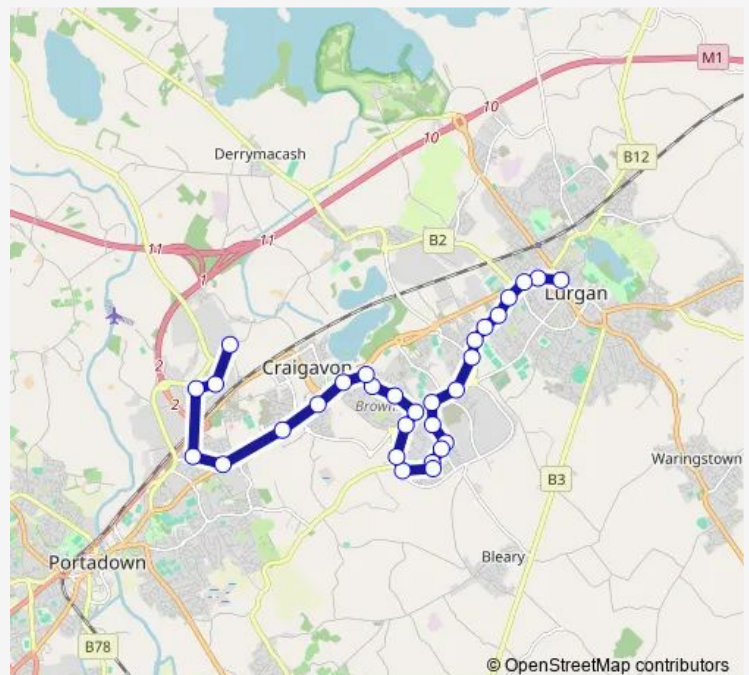

Hillcrest Manor

Clonmeen

Lower Eniskeen

Route schedule

Market Street Stop A — Carn Road

Monday 07:25

Tuesday 07:25

Wednesday 07:25

Thursday 07:25

Friday 07:25

Saturday —

Sunday —

Route info

Direction: Market Street Stop A

Stops: 30

Trip Duration: 0 hour 25 min