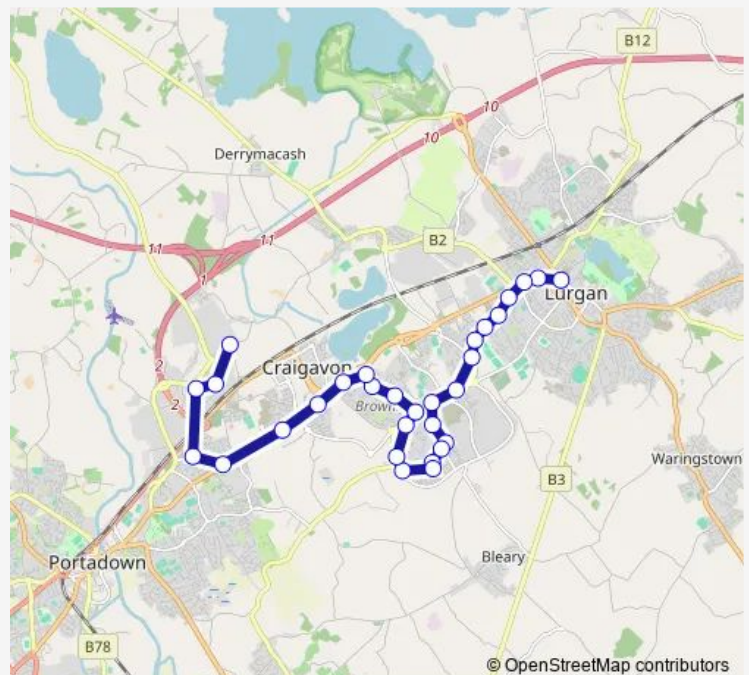

Hillcrest Manor

Clonmeen

Lower Eniskeen

Route schedule

Market Street Stop A — Carn Road

Monday 07:20

Tuesday 07:20

Wednesday 07:20

Thursday 07:20

Friday 07:20

Saturday —

Sunday —

Route info

Direction: Market Street Stop A

Stops: 30

Trip Duration: 0 hour 25 min