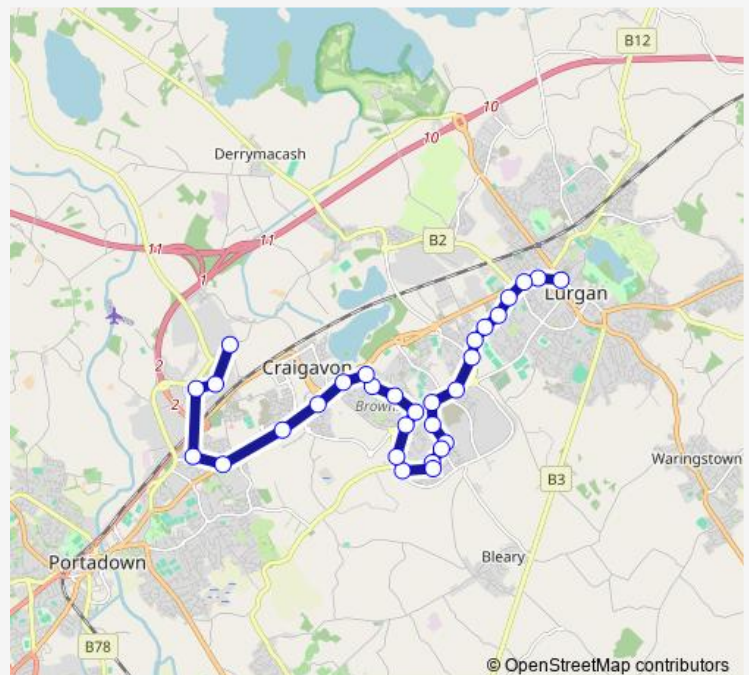

Hillcrest Manor

Clonmeen

Lower Eniskeen

Route schedule

Market Street Stop A — Carn Road

Monday 07:20

Tuesday 07:20

Wednesday 07:20

Thursday 07:20

Friday 07:20

Saturday —

Sunday —

Route info

Direction: Market Street Stop A

Stops: 30

Trip Duration: 0 hour 25 min