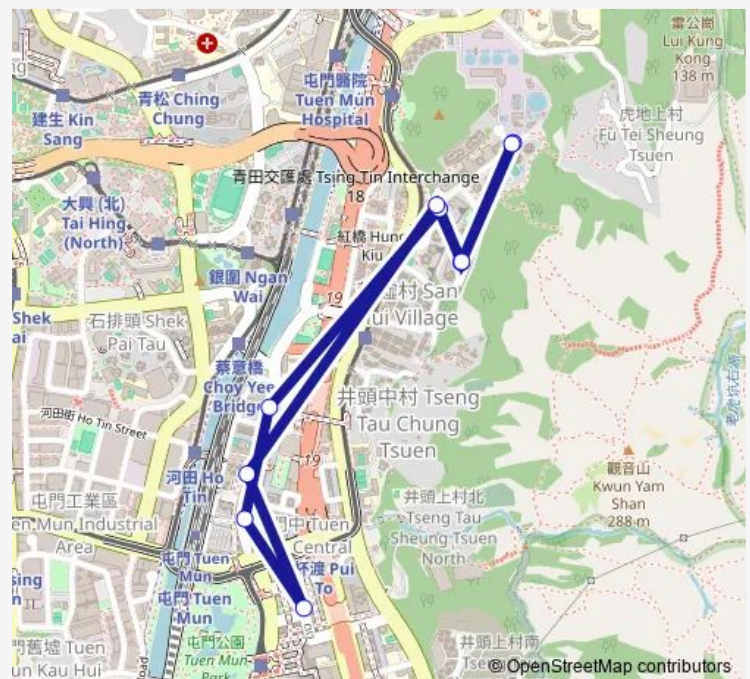

Tuen MUN Heung SZE WUI Road, Near SKH ST. Simon'S LUI Ming Choi Secondary School

King Fung Path, Near Prime View Garden Tower 5

King SAN Path, Near Kingston Terrace

King Fung Path, Near Noble Place Block 2

Route schedule

King Fung Path, Near Noble Place Block 2 — King Fung Path, Near Noble Place Block 2

Monday	06:50-20:50
Tuesday	06:50-20:50
Wednesday	06:50-20:50
Thursday	06:50-20:50
Friday	06:50-20:50
Saturday	06:50-20:40
Sunday	07:00-20:30

Route info

Direction: King Fung Path, Near Noble Place Block 2

Stops: 10

Trip Duration: 0 hour 16 min

46a — King SAU Lane - Tuen MUN Town Centre (Circular) (Supplementary Service)

46a Bus time schedules and route maps are available in an offline PDF at busmaps.com. Use the busmaps.com website to see live bus times, train schedule or subway schedule, and step-by-step directions for all public transit in Tuen Mun