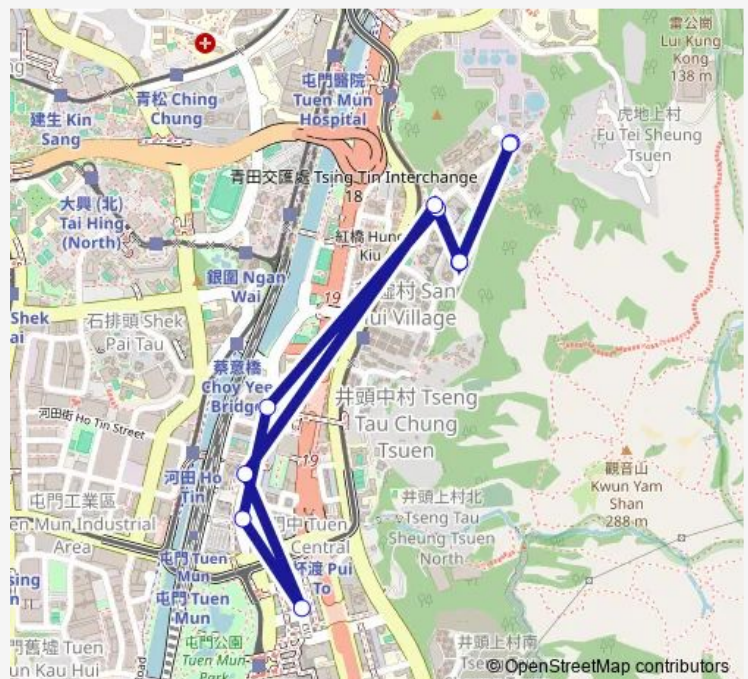

Tuen MUN Heung SZE WUI Road, Near SKH ST. Simon'S LUI Ming Choi Secondary School

KING FUNG PATH, NEAR PRIME VIEW GARDEN TOWER 5

KING SAN PATH, NEAR KINGSTON TERRACE

KING FUNG PATH, NEAR NOBLE PLACE BLOCK 2

Route schedule

KING FUNG PATH, NEAR NOBLE PLACE BLOCK 2 —
KING FUNG PATH, NEAR NOBLE PLACE BLOCK 2

Monday	06:50-20:50
Tuesday	06:50-20:50
Wednesday	06:50-20:50
Thursday	06:50-20:50
Friday	06:50-20:50
Saturday	06:50-20:40
Sunday	07:00-20:30

Route info

Direction: KING FUNG PATH, NEAR NOBLE PLACE BLOCK 2

Stops: 10

Trip Duration: 0 hour 16 min

46A Bus time schedules and route maps are available in an offline PDF at busmaps.com. Use the busmaps.com website to see live bus times, train schedule or subway schedule, and step-by-step directions for all public transit in Tuen Mun