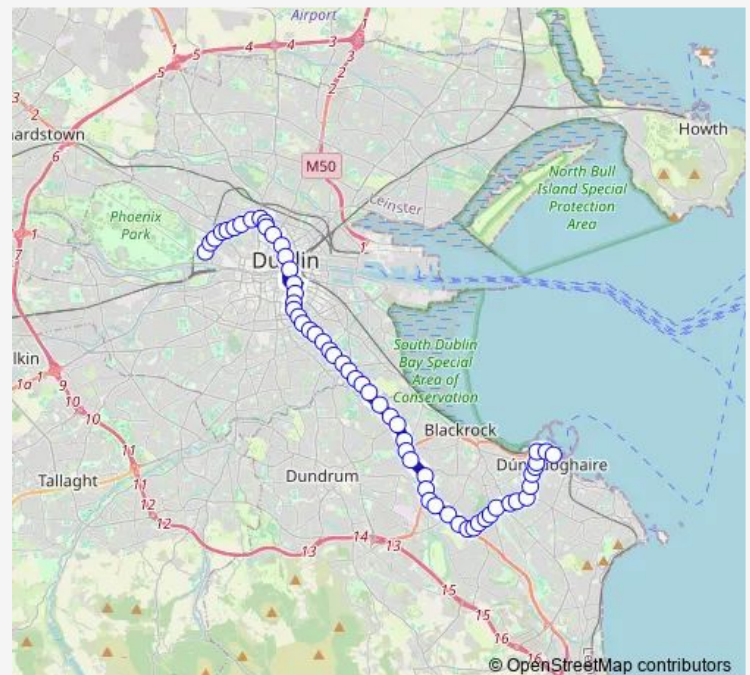

Thursday 06:10-23:30

Friday 06:10-23:30

Saturday 07:00-23:30

Sunday 08:30-23:30

Route info

Direction: Dun Laoghaire Stn

Stops: 61

Trip Duration: 1 hour 16 min