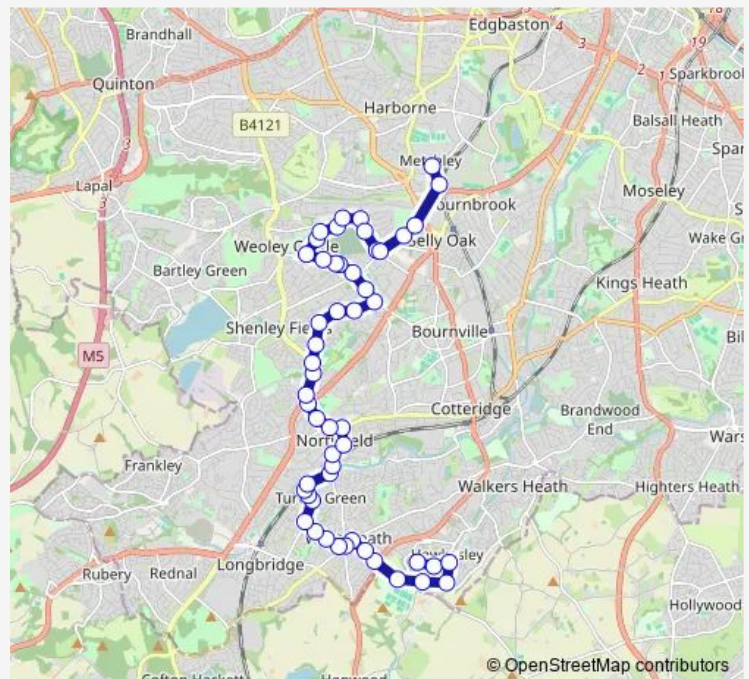

Bus 46A Kings Heath - QE Hospital

[Go to website](#)

Direction

Driftwood Close — Queen Elizabeth Hospital

52 stops

[Open route schedule](#)

Driftwood Close

Bridges Walk

West Heath Rd

Station Rd

Woodland Rd

Route schedule

Driftwood Close — Queen Elizabeth Hospital

Monday 06:15-18:43

Tuesday 06:15-18:43

Wednesday 06:15-18:43

Thursday 06:15-18:43

Friday 06:15-18:43

Saturday 06:32-18:32

Sunday —

Route info

Direction: Driftwood Close

Stops: 52

Trip Duration: 0 hour 47 min

■ 46A — Kings Heath - QE Hospital

Norman Rd

Innage Rd

Beech House

Telephone Exchange

Bell Lane

Saxon Wood Close

Nigel Avenue