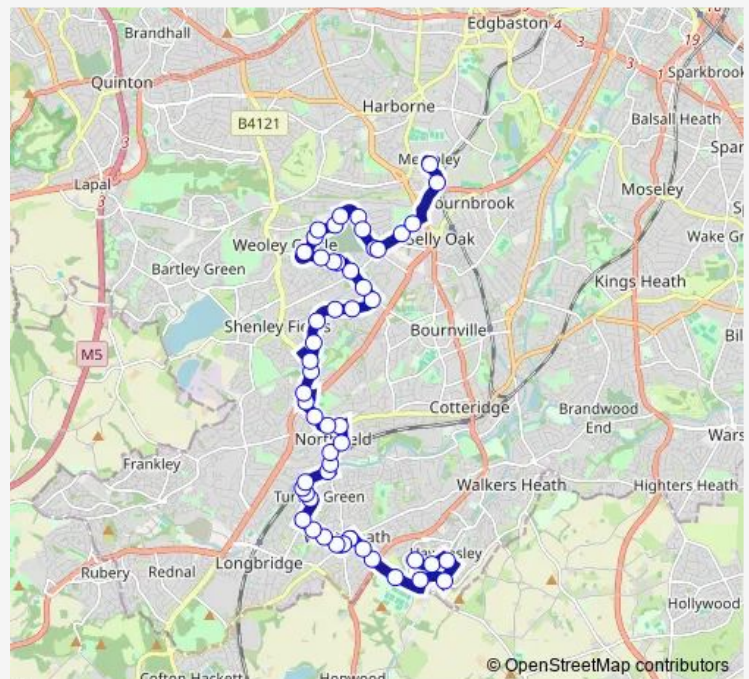

Bus 46A Kings Heath - QE Hospital

[Go to website](#)

Direction

Driftwood Close — Queen Elizabeth Hospital

52 stops

[Open route schedule](#)

Driftwood Close

Bridges Walk

West Heath Rd

Station Rd

Woodland Rd

Route schedule

Driftwood Close — Queen Elizabeth Hospital

Monday 06:15-18:43

Tuesday 06:15-18:43

Wednesday 06:15-18:43

Thursday 06:15-18:43

Friday 06:15-18:43

Saturday 06:32-18:32

Sunday —

Route info

Direction: Driftwood Close

Stops: 52

Trip Duration: 0 hour 46 min

Direction

Queen Elizabeth Hospital — Driftwood Close

48 stops

[Open route schedule](#)

Queen Elizabeth Hospital

The Oleaster

Frederick Rd

Lodge Hill Rd