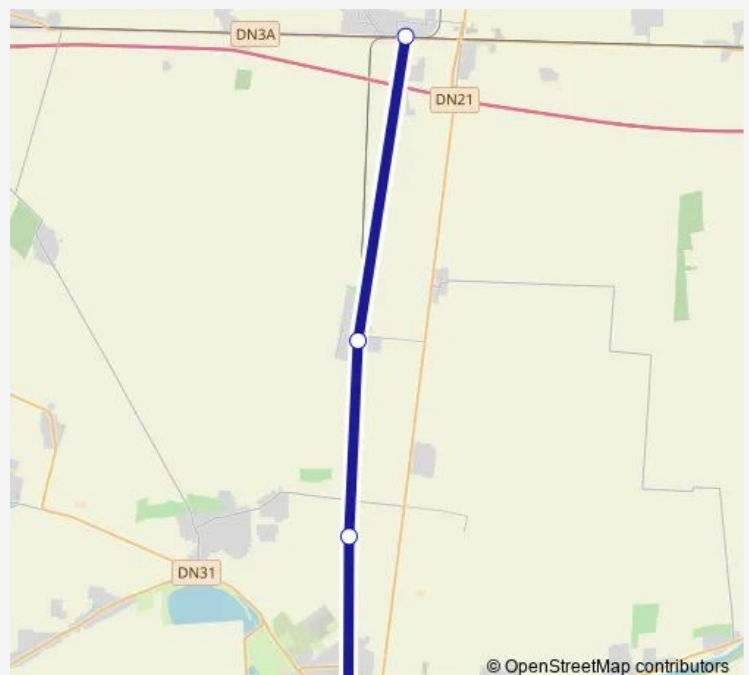

Rail R: Ciulnița - Călărași Sud R: Ciulnița - Ștefan Vodă h. -
Călărași Nord Hm. - Km. 25+700 h, - Călărași Sud

[Go to website](#)**Direction**

Ciulnița — Călărași Sud

5 stops

[Open route schedule](#)

Ciulnița

Ștefan Vodă h.

Călărași Nord Hm.

Km. 25+700 h,

Călărași Sud

Route schedule

Ciulnița — Călărași Sud

Monday	06:20-18:15
Tuesday	06:20-18:15
Wednesday	06:20-18:15
Thursday	06:20-18:15
Friday	06:20-18:15
Saturday	06:20-18:15
Sunday	06:20-18:15

Route info

Direction: Ciulnița

Stops: 5

Trip Duration: 0 hour 29 min

R: Ciulnița - Călărași Sud Rail time schedules and route maps are available in an offline PDF at busmaps.com. Use the busmaps.com website to see live bus times, train schedule or subway schedule, and step-by-step directions for all public transit in Calarasi