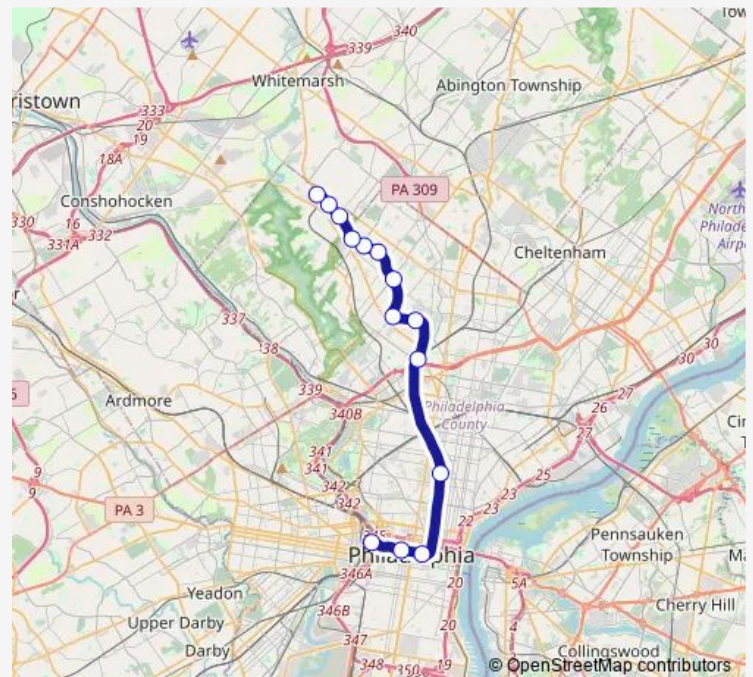

Sedgwick

Stenton

Washington Lane

Germantown

Wister

Wayne Junction

Temple University

Jefferson Station

### Route schedule

Chestnut Hill East — Suburban Station

Monday 06:02-23:02

Tuesday 06:02-23:02

Wednesday 06:02-23:02

Thursday 06:02-23:02

Friday 06:02-23:02

Saturday 06:33-22:33

### Route info

Direction: Chestnut Hill East

Stops: 13

Trip Duration: 0 hour 36 min

 CHE — Chestnut Hill East Line

**Direction**

Gray 30th Street — Chestnut Hill East

14 stops

[Open route schedule](#)

Gray 30th Street

Suburban Station

Jefferson Station

Temple University

Wayne Junction

Wister

Germantown