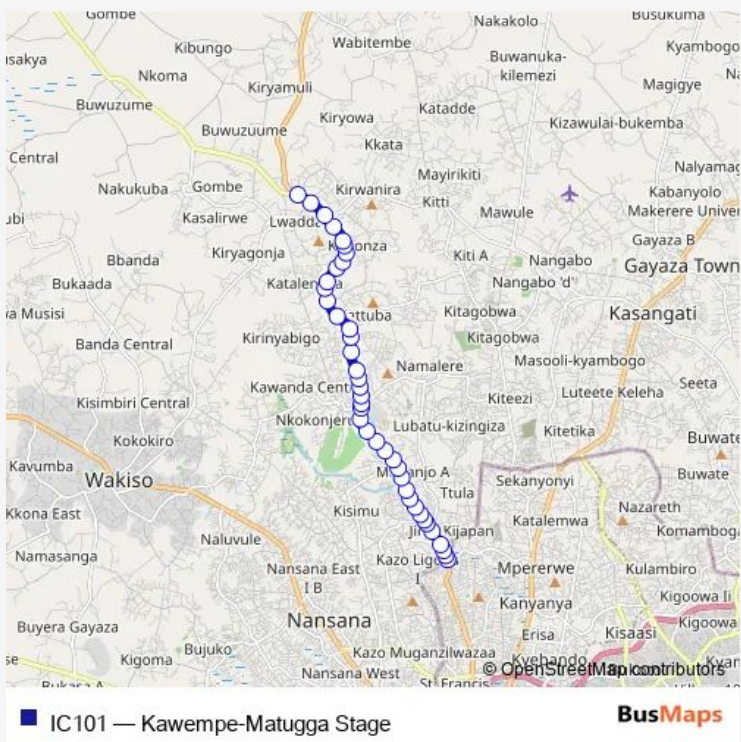

# Bus IC101 Kawempe-Matugga Stage

[Go to website](#)

**Direction**  
 Kawempe Stage — Matugga Stage  
 40 stops  
[Open route schedule](#)

- Kawempe Stage
- Shell (Kawempe)
- Kawempe Market
- Spirit And Life Church Kawempe - Kiseru Supermarket
- Pentecostal Church
- Total Fuel Station (Kawempe)
- Bombo Rd - Maganjo Mosque Rd Jct
- Camp David Pork Joint
- Maganjo Police Station
- Akas Supermarket
- Atlanta Inn
- Bombo Rd - Kalule Rd Jct
- Shell Kagoma
- Kagoma Guesthouse
- Crown Suites - Bombo Rd
- Lukadde Rd - Gulu Kampala Rd
- Kawanda Hydro Electric Station
- Kawanda Veterans Market
- Kawanda Stage
- High Way Petro Station - Bombo Rd
- Musanyusa Farm Supply

**Route schedule**  
 Kawempe Stage — Matugga Stage

Monday	06:30-19:00
Tuesday	06:30-19:00
Wednesday	06:30-19:00
Thursday	06:30-19:00
Friday	06:30-19:00
Saturday	06:30-19:00
Sunday	06:30-19:00

**Route info**  
 Direction: Kawempe Stage  
 Stops: 40  
 Trip Duration: 0 hour 28 min

Oil Energy Kawanda - Bombo Rd

St Catherina Day and Boarding School

Pentecostal Church - Bombo Rd

Safe Drive - Bombo Rd

SGS Kawanda Inspection Station A

Watuba Rd - Bombo Rd

Watubba Health Centre Iii

The Green Elephant

## Route info

Direction: Matugga Stage

Stops: 40

Trip Duration: 0 hour 34 min

Crown Suites - Bombo Rd

Kagoma Guesthouse

Shell Kagoma

Bombo Rd - Kalule Rd Jct