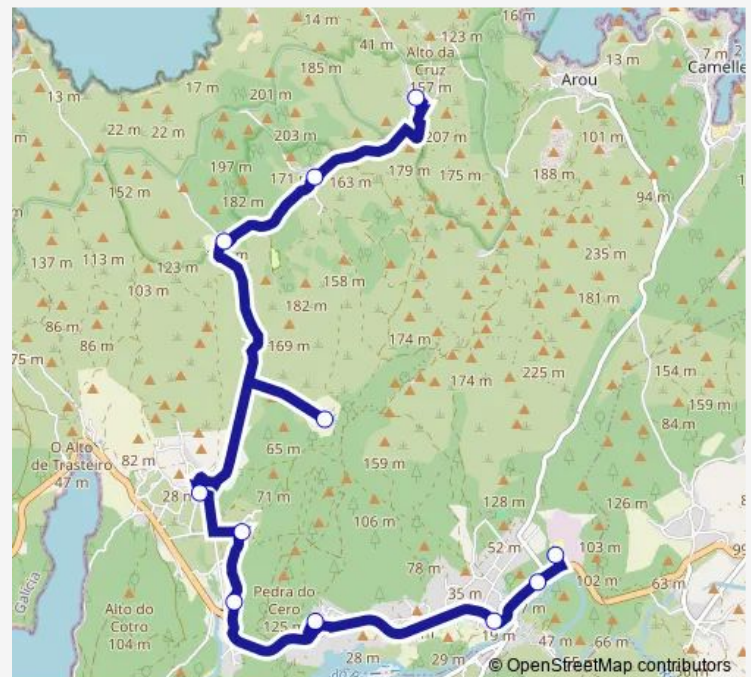

Saturday —

Sunday —

Route info

Direction: Santa Mariña

Stops: 11

Trip Duration: 0 hour 25 min

XG811014 — IES Pedra da Agua-Santa Mariña

Direction

IES Pedra DA Aguia — Santa Mariña

11 stops

[Open route schedule](#)

IES Pedra DA Aguia

Consultorio Ponte DO Port

Ponte Do Porto

Dor

Tasaraño