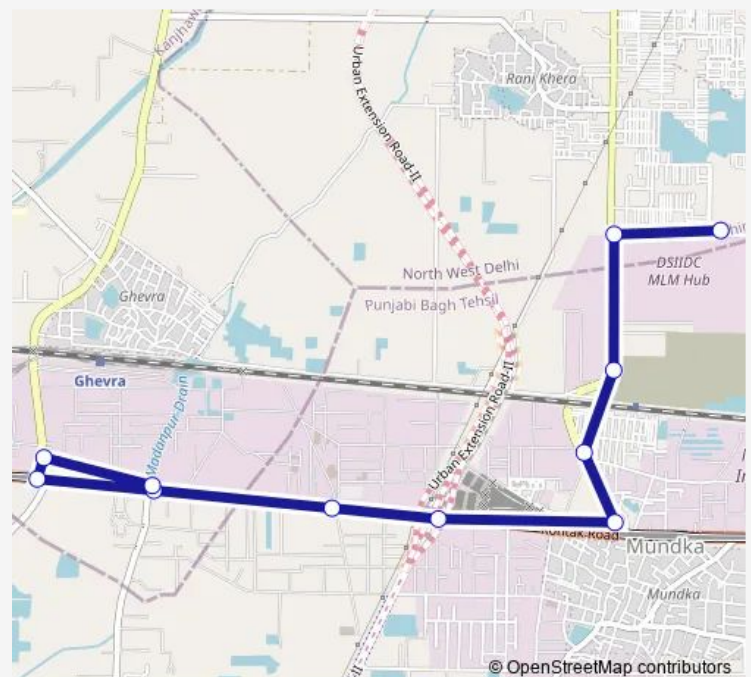

Bus 219Istlup

[Go to website](#)

Direction

Rani Khera Depot Iii — Hiran Kudna Crossing

11 stops

[Open route schedule](#)

Rani Khera Depot Iii

Rani Khera Depot Crossing

Mundka Railway Station

Friends Enclave Mundka

Mundka School (Rani Khera Road)

Mundka Industrial Area / Shiv Shankar Dharamkanta

Mile Stone Factory

Hiran Kudna Crossing

Ghevra Crossing Rohtak Road

Ghevra Crossing / Ghevra Metro Station

Hiran Kudna Crossing

Route schedule

Rani Khera Depot Iii — Hiran Kudna Crossing

Monday 12:15

Tuesday 12:15

Wednesday 12:15

Thursday 12:15

Friday 12:15

Saturday 12:15

Sunday 12:15

Route info

Direction: Rani Khera Depot Iii

Stops: 11

Trip Duration: 0 hour 25 min

219Istlup

BusMaps