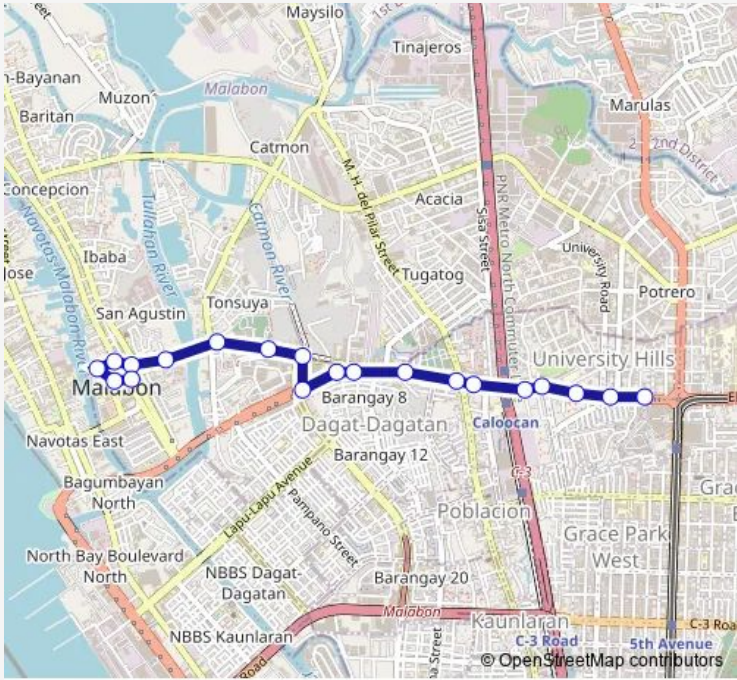

Bus Malabon - Monumento via Letre

[Go to website](#)

**Direction**  
 Lapu-lapu / Samson Road Intersection, Malabon City —  
 Rizal Avenue / Leono Street Intersection, Malabon City

20 stops

[Open route schedule](#)

**Route schedule**  
 Lapu-lapu / Samson Road Intersection, Malabon City —  
 Rizal Avenue / Leono Street Intersection, Malabon City

Monday	00:00
Tuesday	00:00
Wednesday	00:00
Thursday	00:00
Friday	00:00
Saturday	00:00
Sunday	00:00

**Route info**

Direction: Lapu-lapu / Samson Road Intersection, Malabon City

Stops: 20

Trip Duration: 0 hour 20 min

■ Malabon - Monumento via Letre **BusMaps**

## Direction

Rizal Avenue / Leono Street Intersection, Malabon City —  
Lapu-lapu / Samson Road Intersection, Malabon City

16 stops

[Open route schedule](#)

Rizal Avenue / Leono Street Intersection, Malabon City