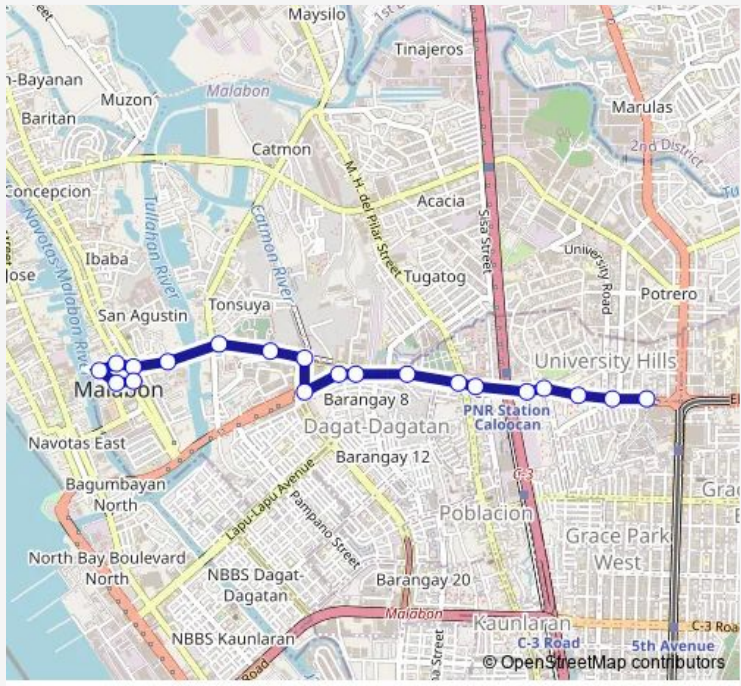

**Bus Malabon - Monumento via Letre**

[Go to website](#)

**Direction**  
 Lapu-lapu / Samson Road Intersection, Malabon City —  
 Rizal Avenue / Leono Street Intersection, Malabon City

20 stops

[Open route schedule](#)

**Route schedule**  
 Lapu-lapu / Samson Road Intersection, Malabon City —  
 Rizal Avenue / Leono Street Intersection, Malabon City

Monday	00:00
Tuesday	00:00
Wednesday	00:00
Thursday	00:00
Friday	00:00
Saturday	00:00
Sunday	00:00

**Route info**

Direction: Lapu-lapu / Samson Road Intersection, Malabon City

Stops: 20

Trip Duration: 0 hour 20 min

■ Malabon - Monumento via Letre **BusMaps**

## Direction

Rizal Avenue / Leono Street Intersection, Malabon City —  
Lapu-lapu / Samson Road Intersection, Malabon City

16 stops

[Open route schedule](#)

Rizal Avenue / Leono Street Intersection, Malabon City