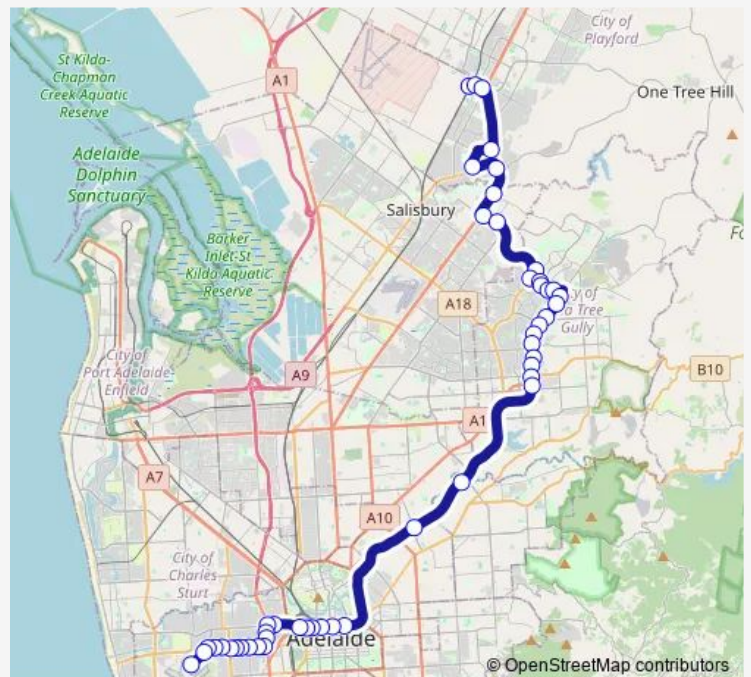

Friday 04:20-23:05

Saturday 04:20-23:05

Sunday 04:20-23:05

Route info

Direction: Zone C Elizabeth Interchange

Stops: 48

Trip Duration: 1 hour 11 min

J1A — Elizabeth Interchange to Adelaide Airport

Stop 45 Golden Grove Rd - East side

Stop 44 Golden Grove Rd - East side

Stop 43A Golden Grove Rd - East side

Zone C Tea Tree Plaza Interchange - West side

Zone C Paradise Interchange - South East side

Zone A Klemzig Interchange - East side

Stop S1 Grenfell St - South side

Stop U1 Grenfell St - South side

Stop W1 Currie St - South side

Stop X1 Currie St - South side

Stop Y2 Currie St - South side

Stop X1 Glover Ave - South side

Stop 2 Henley Beach Rd - South side

Stop 3 Henley Beach Rd - South side

Stop 4 South Rd - East side

Stop 4A South Rd - East side

Stop 5A Sir Donald Bradman Dr - South side

Stop 5B Sir Donald Bradman Dr - South side

Stop 5C Sir Donald Bradman Dr - South side