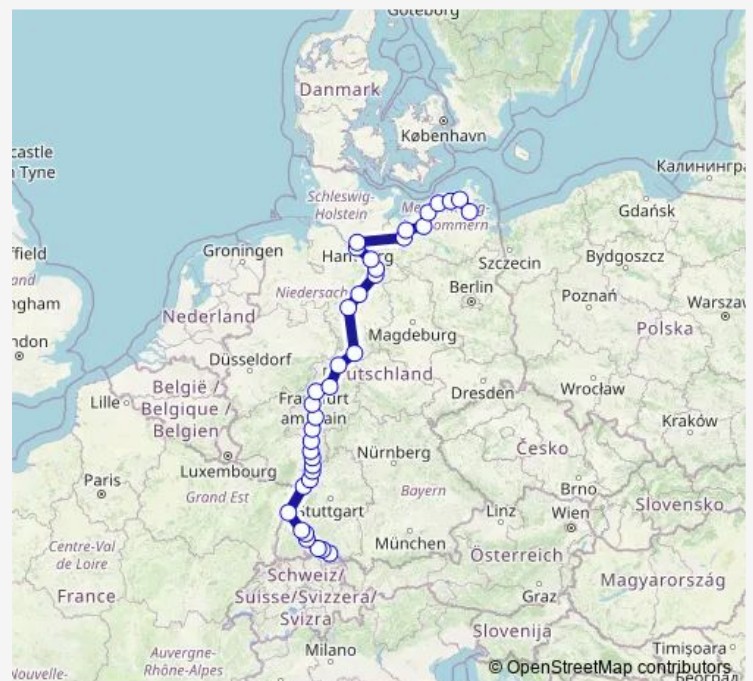

## High Speed Rail Service 26

[Go to website](#)

### Route info

Direction: Binz (Ostseebad)

Stops: 18

Trip Duration: 8 hour 14 min