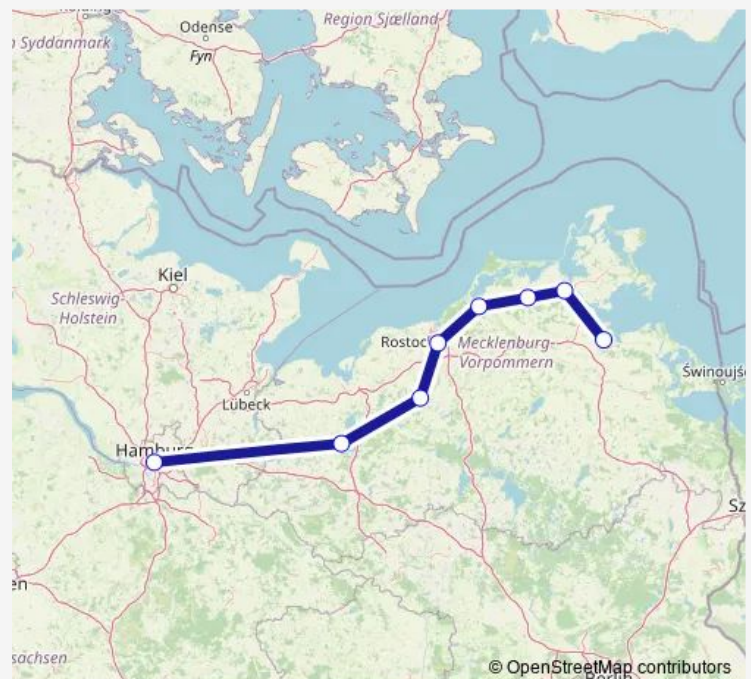

Rail 26

[Go to website](#)

Direction

Greifswald — Hamburg Hbf

8 stops

[Open route schedule](#)

Greifswald

Stralsund Hbf

Velgast

Ribnitz-Damgarten West

Rostock Hbf

Bützow

Schwerin Hbf

Hamburg Hbf

Route schedule

Greifswald — Hamburg Hbf

Monday 07:02

Tuesday 07:02

Wednesday —

Thursday 07:02

Friday 07:02

Saturday —

Sunday —

Route info

Direction: Greifswald

Stops: 8

Trip Duration: 3 hour 14 min

Direction

Hamburg Hbf — Greifswald

8 stops

[Open route schedule](#)

Hamburg Hbf