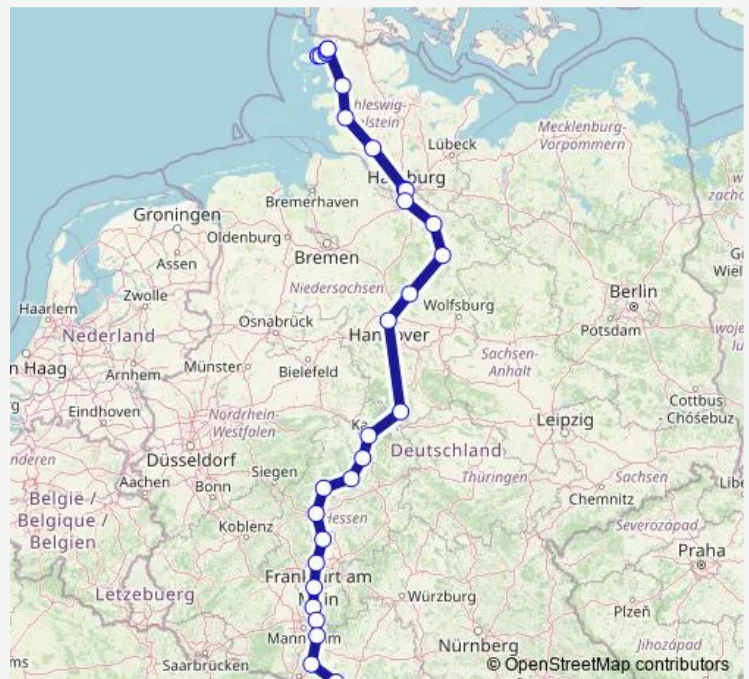

Husum

Heide(Holst)

Itzehoe

Hamburg Dammtor

Hamburg Hbf

Hamburg-Harburg

Lüneburg

Uelzen

Monday —

Tuesday —

Wednesday —

Thursday —

Friday —

Saturday 10:52

Sunday 10:52

Route info

Direction: Westerland(Sylt) ZOB/Bahnhof

Stops: 16

Trip Duration: 7 hour 48 min

Direction

Hamburg-Altona — Frankfurt (Main) Hauptbahnhof

12 stops

[Open route schedule](#)

Hamburg-Altona

Hamburg Dammtor

Hamburg Hbf

Hamburg-Harburg

Lüneburg

Uelzen

Celle Bahnhof

Hannover Hauptbahnhof

Göttingen