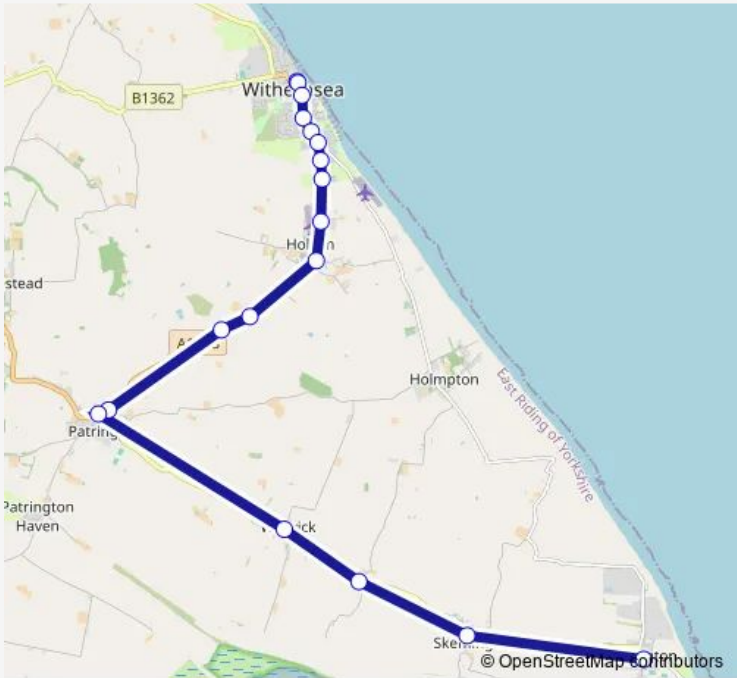

Bus 71b Withernsea - Easington

[Go to website](#)

Direction
 Withernsea Memorial Ave — Easington Seaside Road
 18 stops
[Open route schedule](#)

- Withernsea Memorial Ave
- Withernsea Pier Road
- Withernsea Queen Street
- Withernsea Queen Street
- Withernsea Queen Street
- Withernsea Queen Street
- Withernsea Hollym Road
- Withernsea Hollym Road
- Withernsea A1033
- Hollym A1033
- Hollym Long Farm
- Hollym A1033
- Patrington Northside
- Patrington Northside
- Welwick Main Street
- Weeton B1445
- Skeffling Easington Road
- Easington Seaside Road

Route schedule
 Withernsea Memorial Ave — Easington Seaside Road

Monday	—
Tuesday	—
Wednesday	—
Thursday	—
Friday	—
Saturday	10:30-17:35
Sunday	—

Route info
 Direction: Withernsea Memorial Ave
 Stops: 18
 Trip Duration: 0 hour 30 min

■ 71b — Withernsea - Easington **BusMaps**

Direction

Withernsea Memorial Ave — Easington Seaside Road

18 stops

[Open route schedule](#)

Withernsea Memorial Ave

Withernsea Queen Street

Withernsea Queen Street

Route info

Direction: Withernsea Memorial Ave

Stops: 18

Trip Duration: 0 hour 30 min

71b Bus time schedules and route maps are available in an offline PDF at busmaps.com. Use the busmaps.com website to see live bus times, train schedule or subway schedule, and step-by-step directions for all public transit in Withernsea