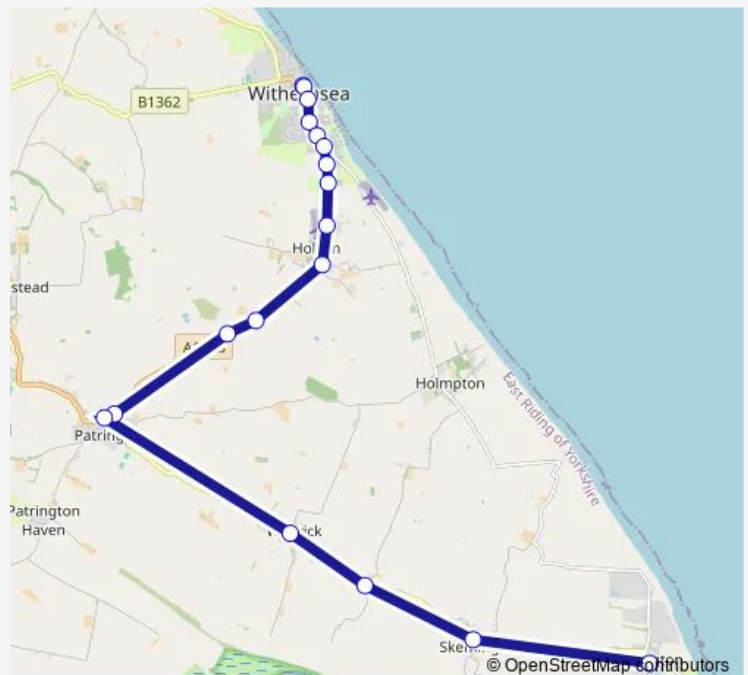

### Direction

Withernsea Memorial Ave — Easington Seaside Road

18 stops

[Open route schedule](#)

Withernsea Memorial Ave

Withernsea Pier Road

Withernsea Queen Street

Withernsea Queen Street

### Route schedule

Withernsea Memorial Ave — Easington Seaside Road

Monday —

Tuesday —

Wednesday —

Thursday —

Friday —

Saturday 10:30-17:35

### Route info

Direction: Withernsea Memorial Ave

Stops: 18

Trip Duration: 0 hour 30 min

71b — Withernsea - Easington

BusMaps

## Direction

Withernsea Memorial Ave — Easington Seaside Road

18 stops

[Open route schedule](#)

Withernsea Memorial Ave

Withernsea Queen Street

Withernsea Queen Street

Withernsea Queen Street