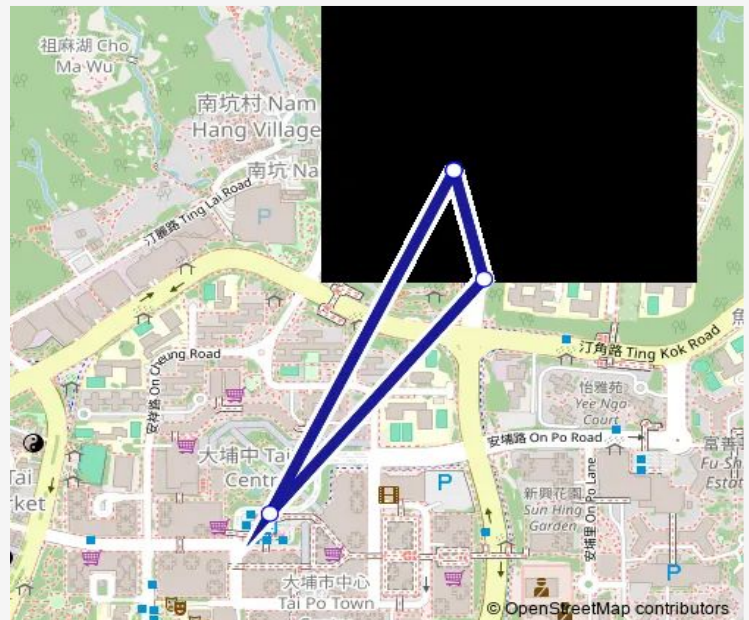

### Route schedule

[Kmb+Ctb] FU Heng BUS Terminus/<Br>Fu Heng Estate|[Kmb] FU Heng BUS Terminus|[Lwb] FU Heng BUS Terminus — [Kmb+Ctb] FU Heng BUS Terminus/<Br>Fu Heng Estate|[Kmb] FU Heng BUS Terminus|[Lwb] FU Heng BUS Terminus

### Route info

Direction: [Kmb+Ctb] FU Heng BUS Terminus/<Br>Fu Heng Estate|[Kmb] FU Heng BUS Terminus|[Lwb] FU Heng BUS Terminus

Stops: 4

Trip Duration: 0 hour 6 min

71B Bus time schedules and route maps are available in an offline PDF at [busmaps.com](https://busmaps.com). Use the [busmaps.com](https://busmaps.com) website to see live bus times, train schedule or subway schedule, and step-by-step directions for all public transit in Tai Po